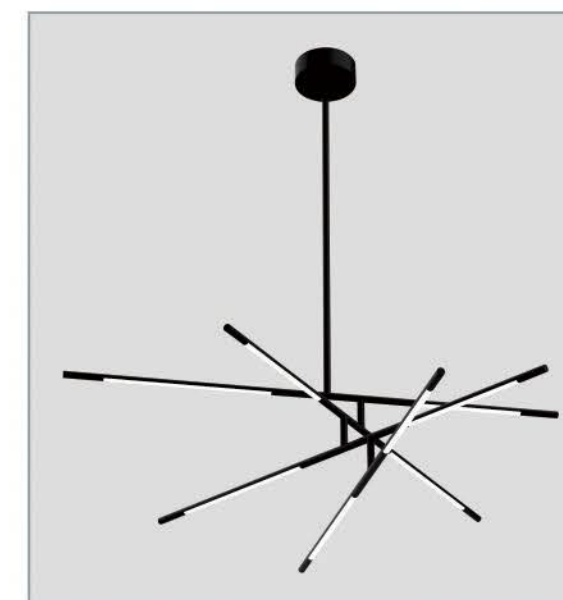

MD18001070-8ABLK
Tubular 8 Lt Pendant, Matt black, Dimmable
Led 40W, 3200LM 3000K
D 95 H 80 cm
Max cable length not inc product 1.5m (Adjustable)