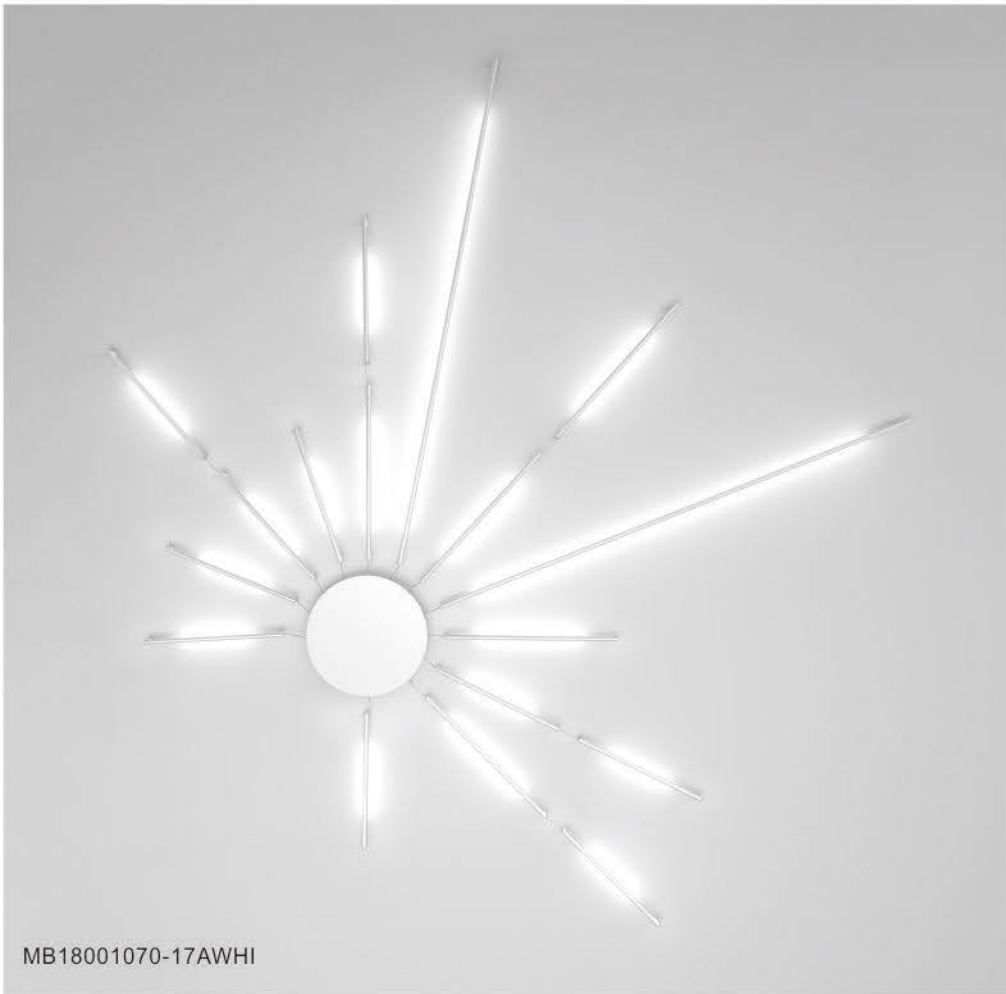

A light explosion, a graphic images a flexible use make Sole a very special and unique solution, combining direct and indirect lights.

MB18001070-17ABLK

MB18001070-17ABLK

MB18001070-17AWHI

lampada da soffitto/ ceiling lamp
MX18001070-17ABLK nero/ black
MX18001070-17AWHI bianco/white
MX18001070-17AGOL oro/ gold
 LED/78W, 3000K – lumen 7020, dimmable
 L. cm 240 X W. cm 235 X H. cm 4.5, ceiling plate dia. 35 cm
 Class I, IP20