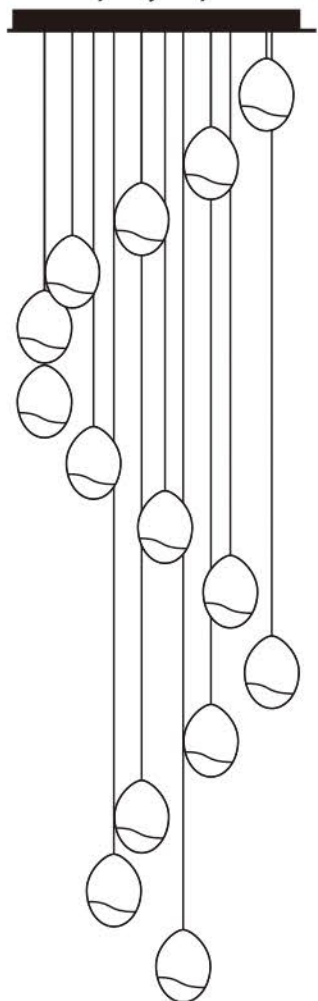

GIOIELLO/JEWEL

Collezione in vetro lavorato a mano e metallo cromato.
E' possibile modificare a 4000K su richiesta con il costo aggiuntivo.

Regolazione Calate Gioiello

La Regolazione calate della collezione Gioiello offre tre opzioni disponibili: disposizione delle luci a spirale, disposizioni delle luci casuale, o disposizione tipo a plafoniera.

Adjustable Jewel

The adjustable pendant lights within the Jewel Collection offer three product options in one: Spiral arrangement of lights, random arrangement of lights, or held close to the ceiling plate where ceiling clearance height is a premium.

SPIRAL
display option