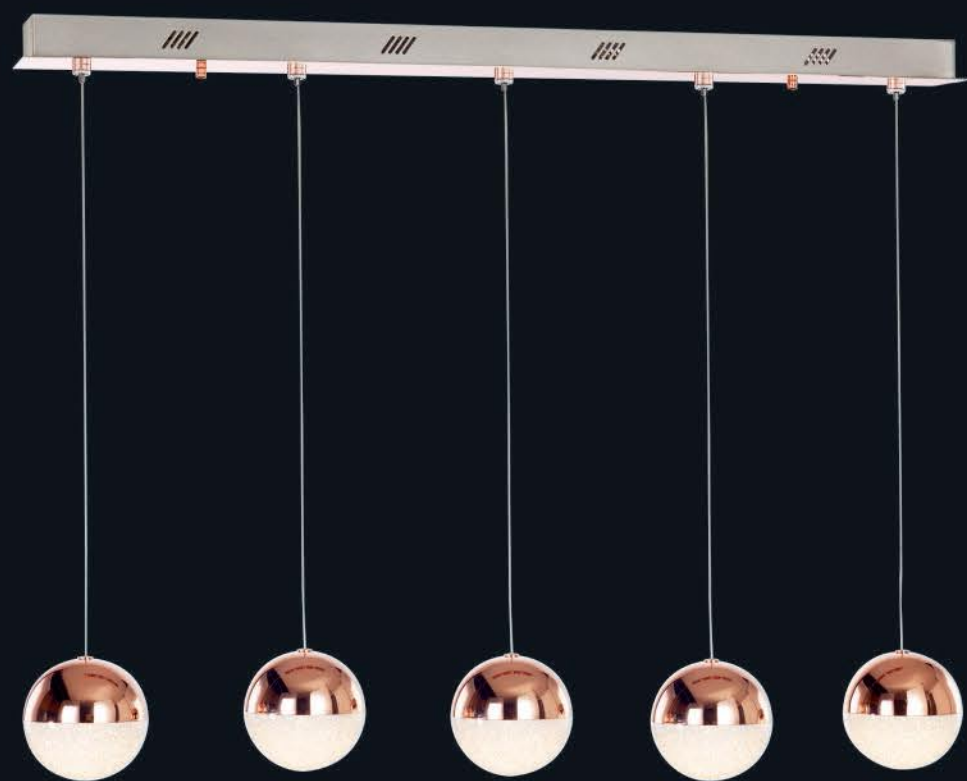

MD14003057-5DCPR