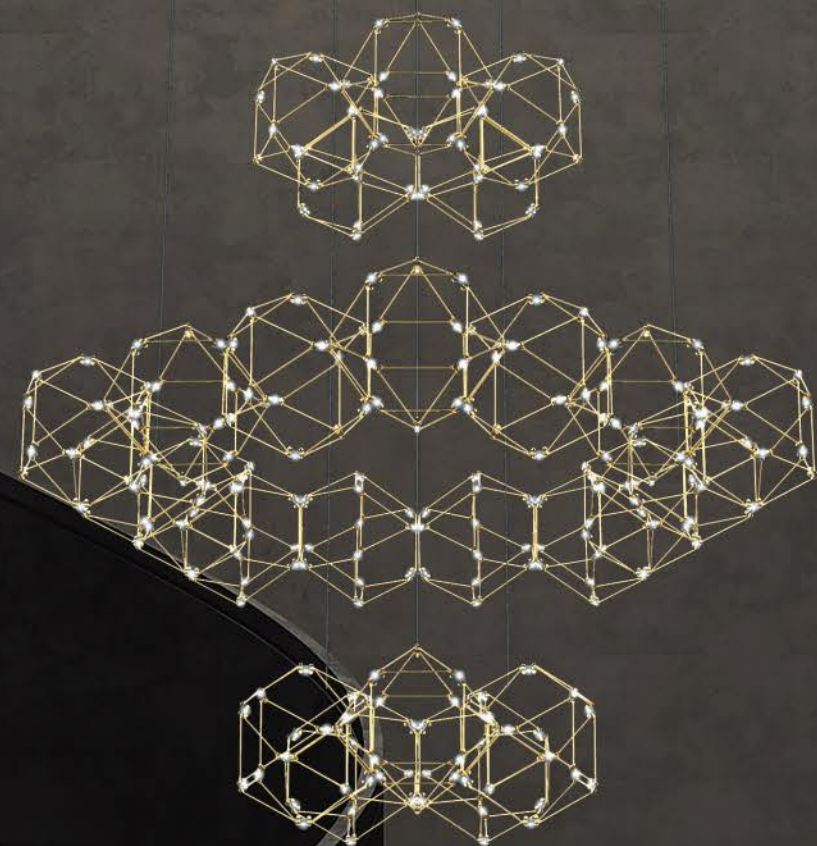

Sospensione a 3 livelli/*pendant triple ring*
MD18001068-25GBRS oro/Brass
Dia. cm 100 x H. cm 350, height adjustable
LED 120 W, LM 10200, 3000K, remote control dimmable