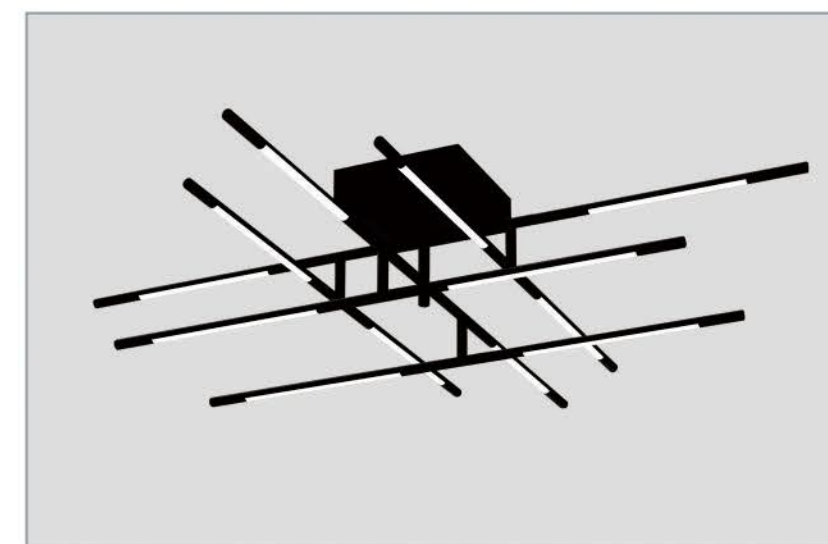

MX18001070-12ABLK
Tubular 12 LT Flush, Dimmable Matt Black
LED 48W 3840LM 3000K
L94.5 W94.5 H21.3cm