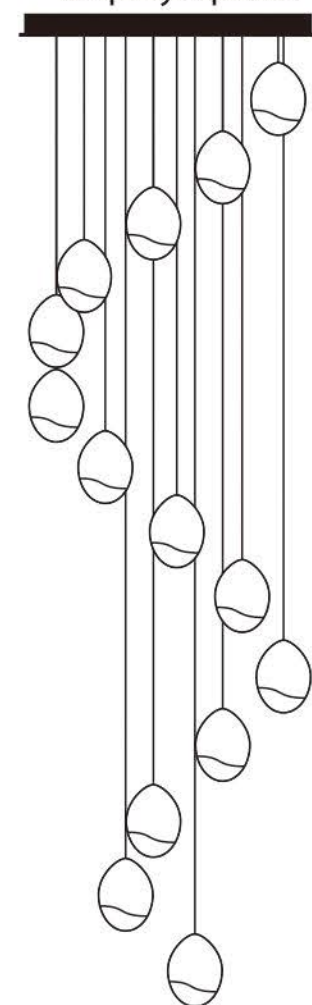

Regolazione Calate Atomo / Eclipse

La Regolazione calate della collezione Atomo / Eclipse offre tre opzioni disponibili: disposizione delle luci a spirale, disposizioni delle luci casuale, o disposizione tipo a plafoniera.

Adjustable Eclipse / Atomo

The adjustable pendant lights within the Eclipse / Atomo Collection offer three product options in one: Spiral arrangement of lights, random arrangement of lights, or held close to the ceiling plate where ceiling clearance height is a premium.

MD14003057-1ACHR

MD14003057-1ACPR

MB14003057-1ACHR

MT14003057-1ACHR

SPIRAL
display option