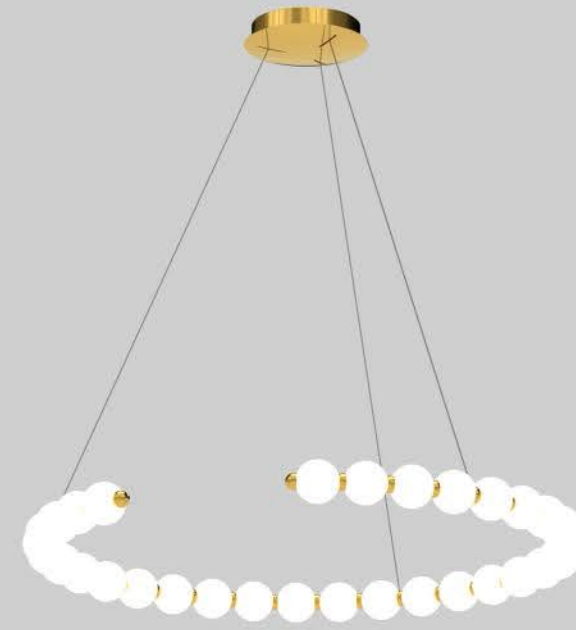

MD19001033-40AY

PERLA/PEARL

MD19001033-1F GOL