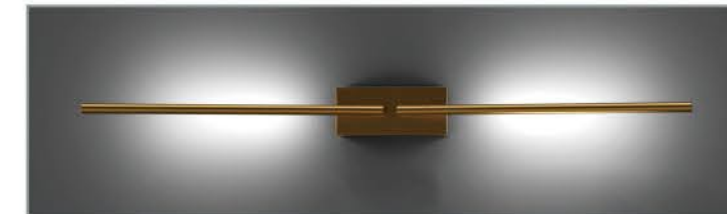

MB18001070-2AGOL
Tubular 1 LT Wall Light Satin Gold
LED 8W 640LM 3000K Non Dimmable
L74 W7.5 H10cm