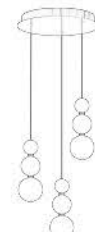

Sospensione/Suspension
MD21001033-3ACHR cromo/chrome
MD21001033-3AGOL oro/gold
9 balls, LED/36W, 3000K – lumen 3060, dimmable
Dia. cm 31 x H. cm 150 cm
Class I, IP20

LED **IP 20**