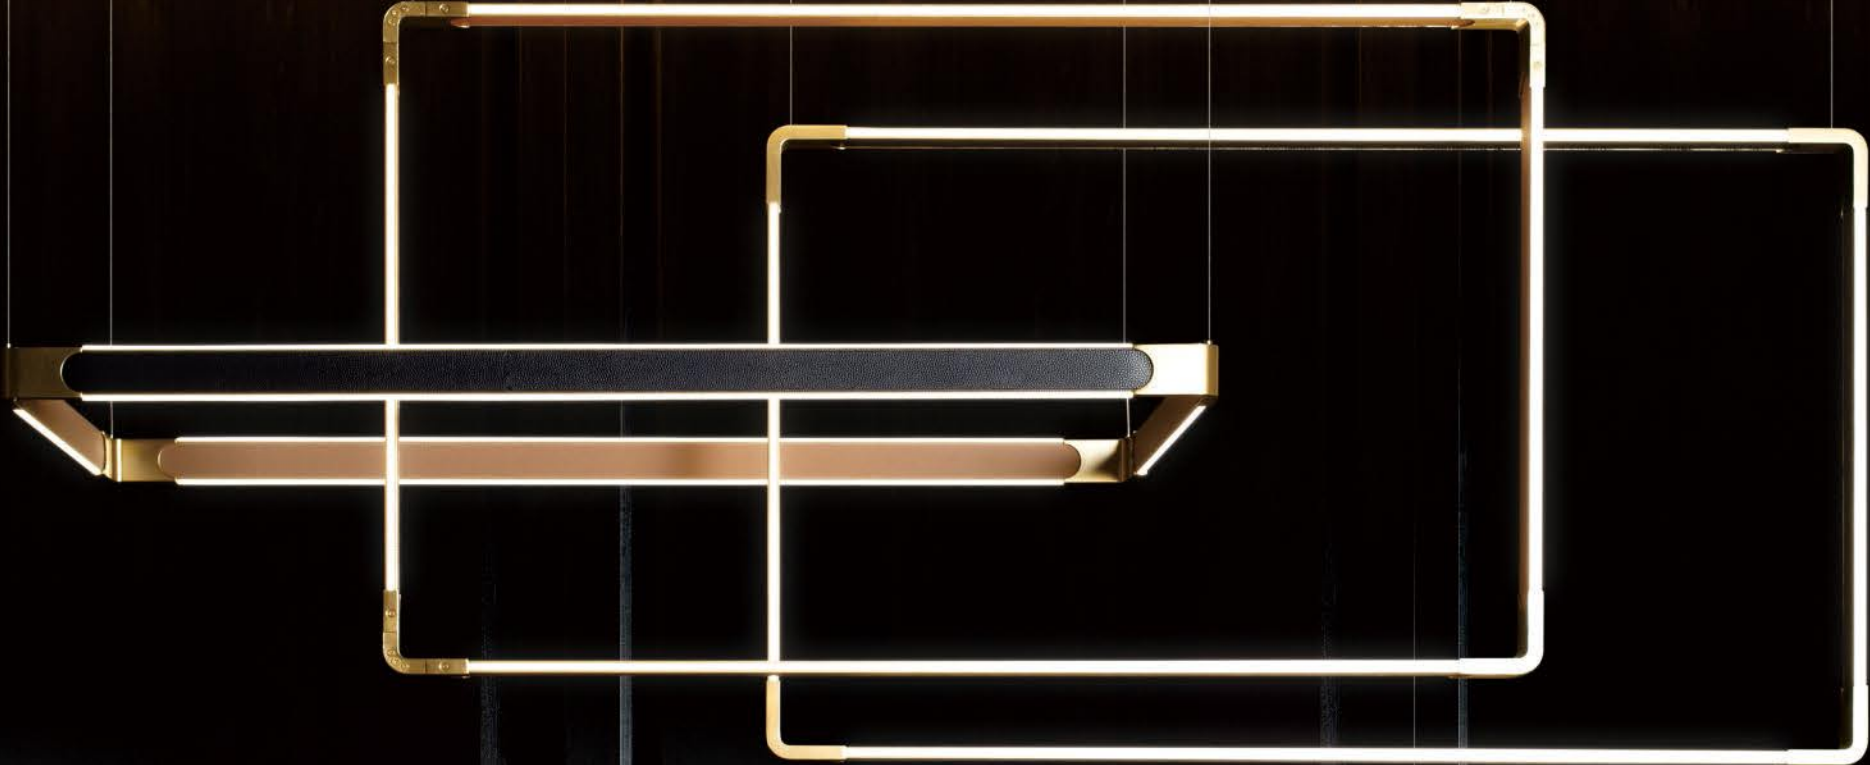

COLOUR AVAILABLE

Blue Leather
Blu Pelle

Black Leather
Nera Pelle

Brown Leather
Marrone Pelle

Brown Leather
Marrone Pelle

bespoke LEATHER MILAN

LEATHER MILAN

MD18001059-3C