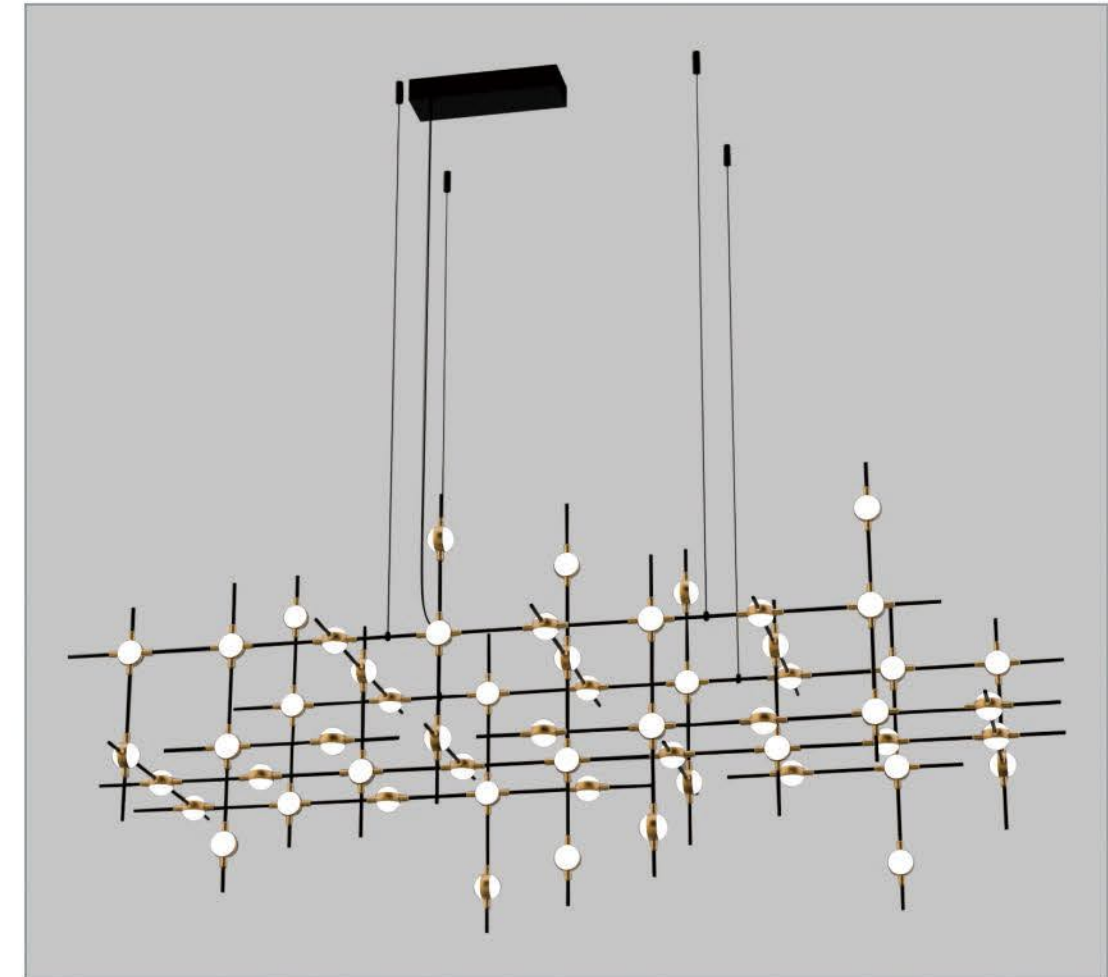

MOLECULAR PENDANT 55 LIGHT KITS

The 55 light system is perfect for medium to larger size rooms, or use multiples for even larger spaces. Offering versatility in design set up with a good light output that can also be dimmed. Each globe has dual source lighting through two opaque lenses, projecting the light up and down. Fully adjustable for height, so are suitable for lower and higher ceilings. Bespoke Options are available, please enquire.

SUGGESTED SET - UPS

We have created various set ups for the 55 light Molecular pendant kit. The 55 light kit is non transferable between each set up due to the number of variances in component pieces per set up.

MD18001067-55ABG
Molecular 55Lt Pendant Black with Gold Model A
LED 132W 10560LM Dimmable
L205 W65 H150cm
Max cable length not inc product 1.5m (Adjustable)

BESPOKE OPTIONS ARE AVAILABLE ON REQUEST