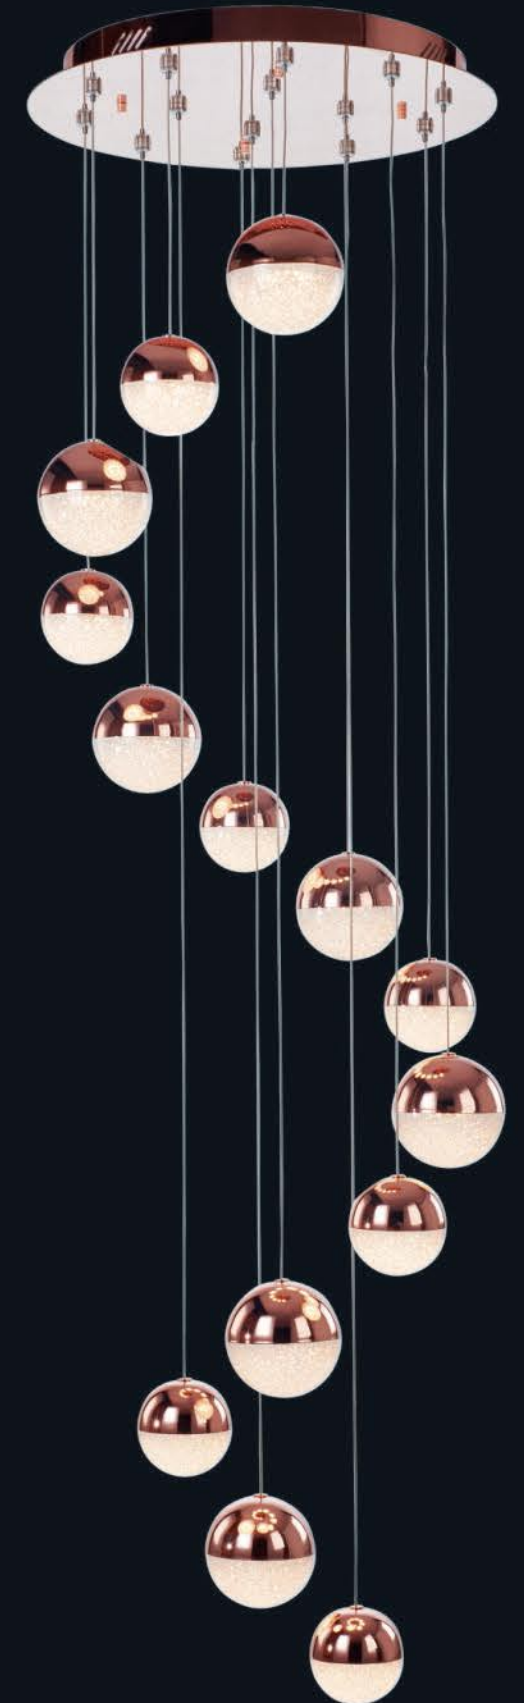

MD14003057-14ACPR