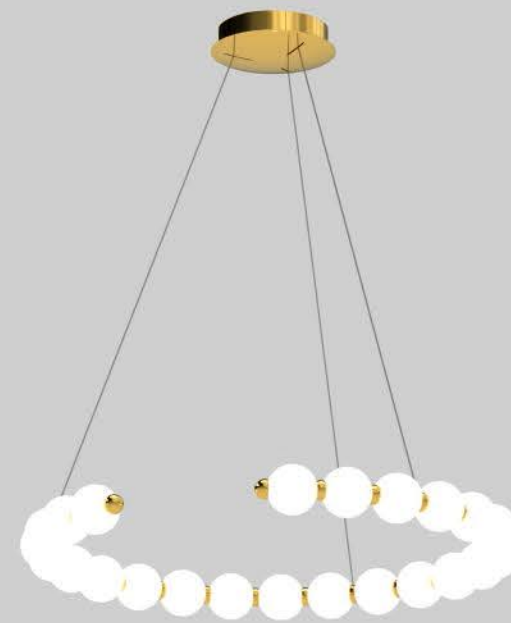

MD19001033-1E GOL