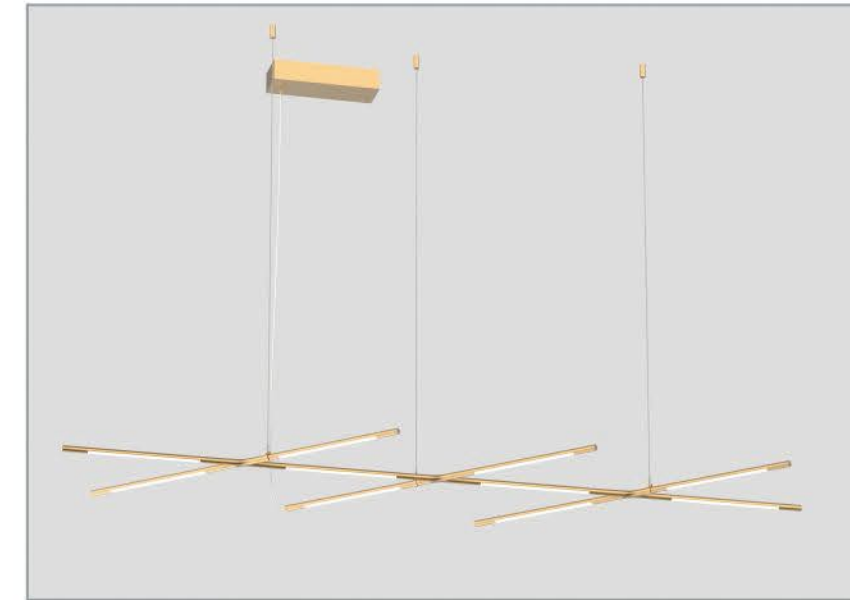

TUBULAR PENDANT 10 LIGHT KITS

The 10 light pendant Kits are perfect for small to medium size rooms especially as they are easily adjustable for height, suited to lower and higher ceilings or use multiples for larger spaces. Offering versatility in light direction of 360 degrees due to the adjustable tubes. Each tube has a good light output through opaque diffusers, that can also be dimmed on ceiling fittings.

SUGGESTED SET - UPS

We have created set ups for the 10 light Tubular pendant kits. When you decide on your preferred finish and number of lights and place your order, you will receive instructions for the light selected and in some configurations you will also receive instructions for other variants using the same number of lights to get you up and running straight off the bat.

MD18001070-10AGOL
Tubular 10 LT Pendant, Dimmable Satin Gold
LED 40W 3200LM 3000K
L156 W53 H150cm
Max cable length not inc product 1.5m (Adjustable)