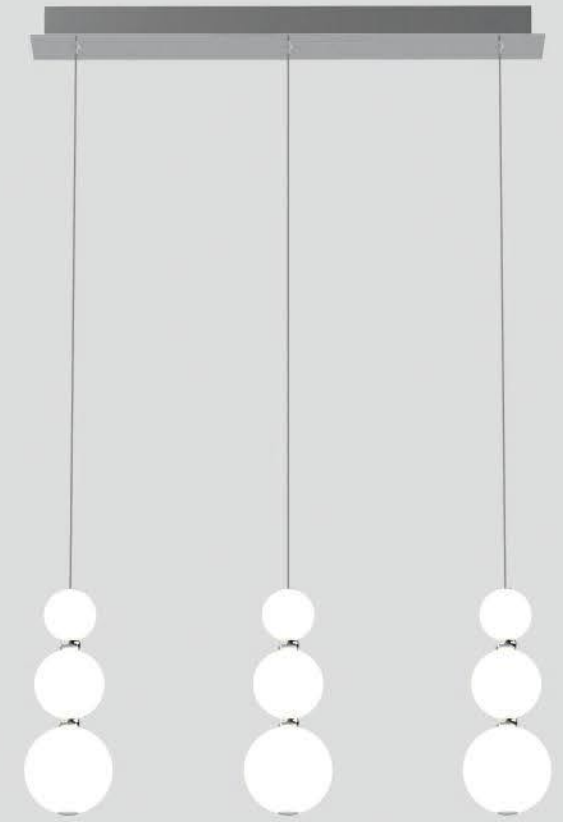

MD19001033-3B CHR