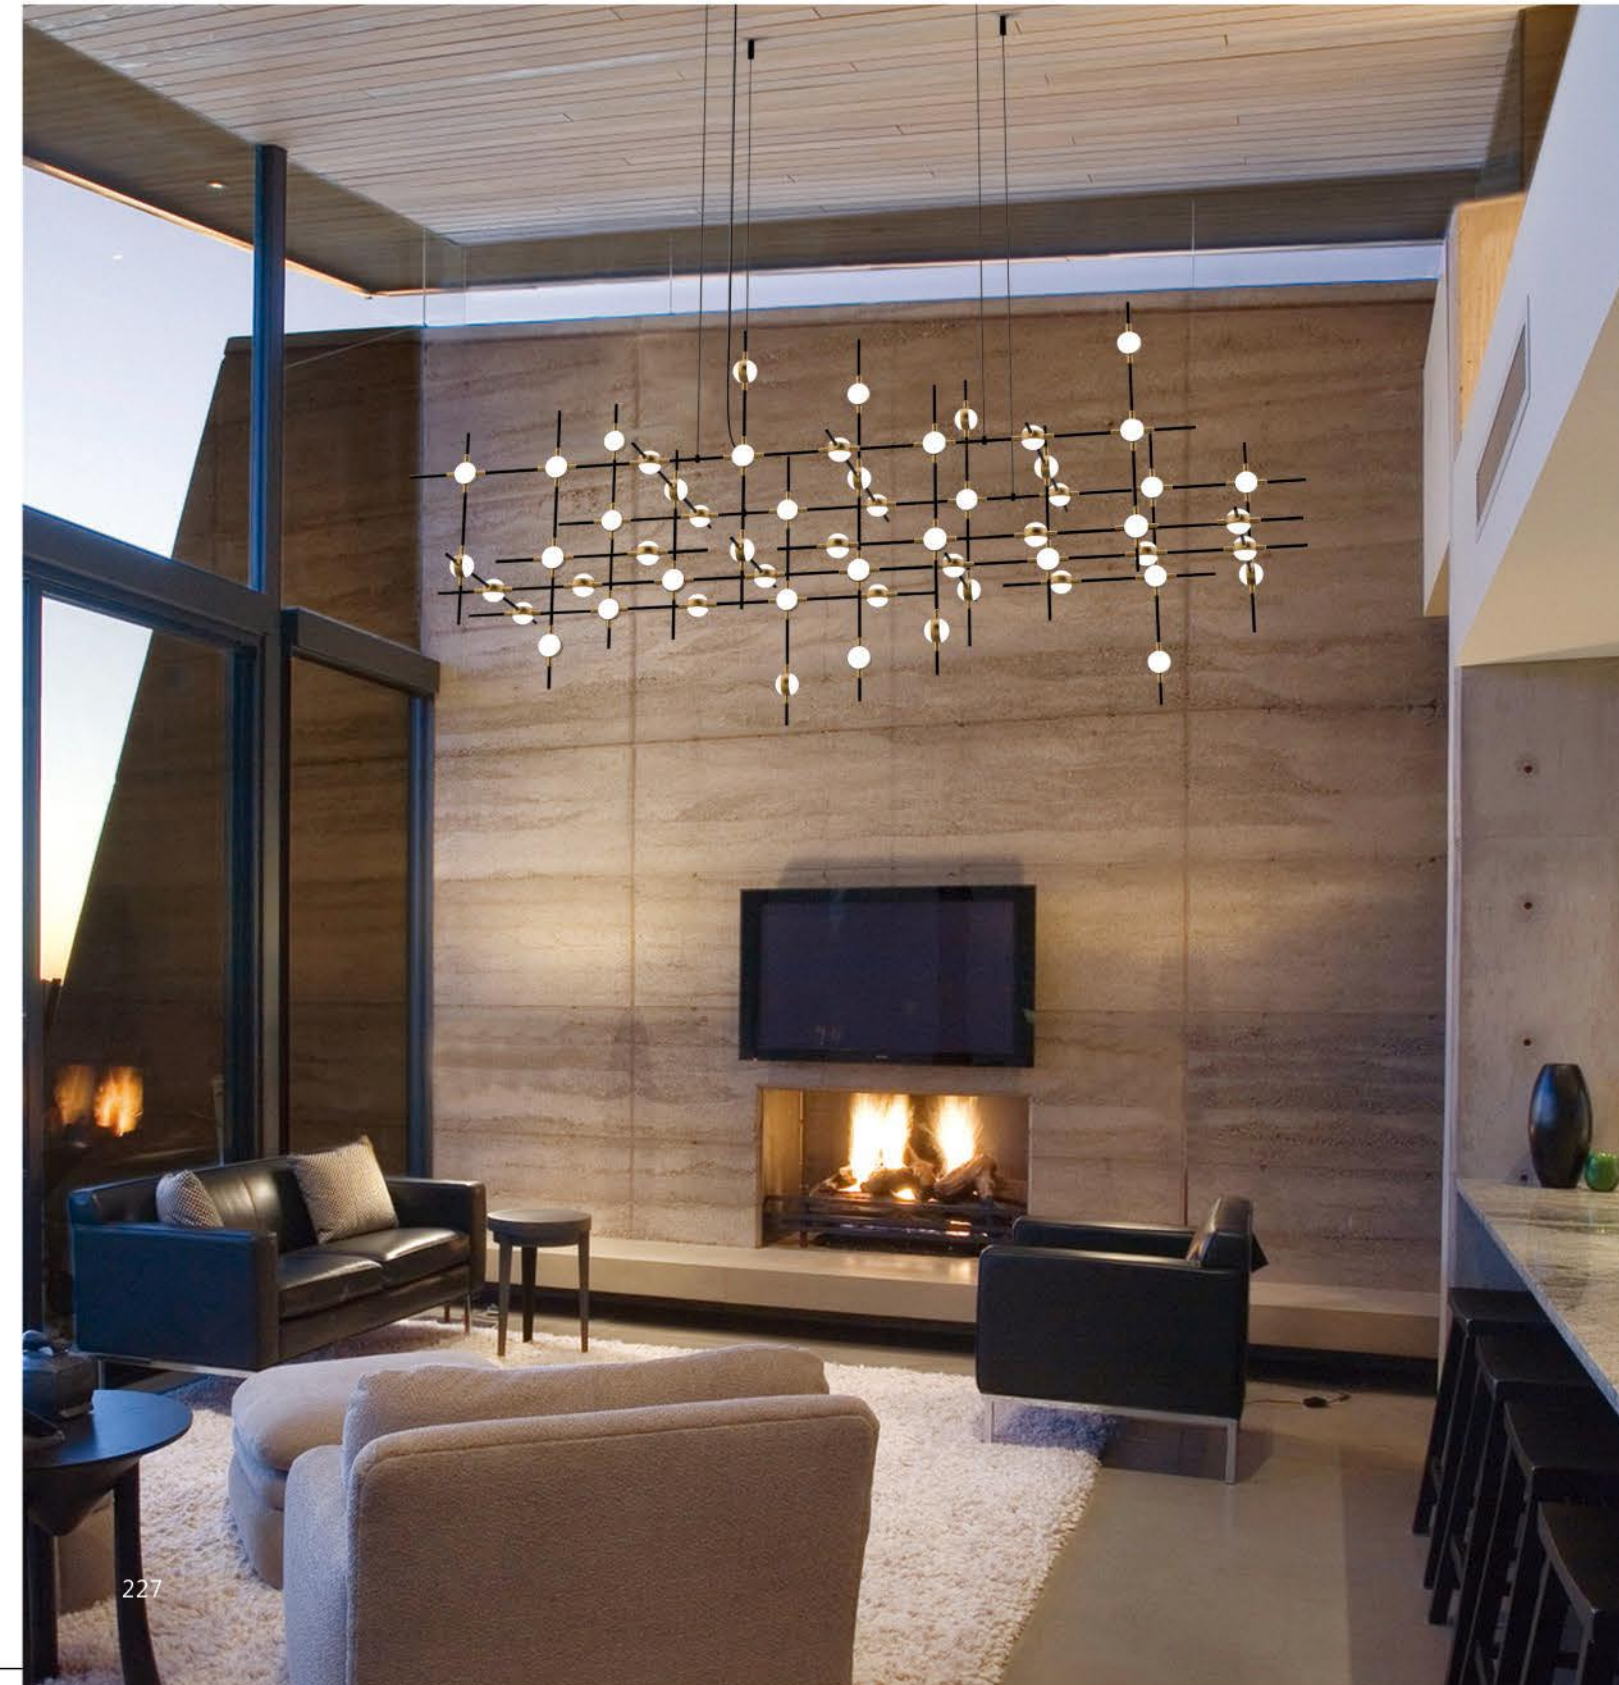

MOLECULAR PENDANT 55 LIGHT KITS

The 55 light system is perfect for medium to larger size rooms, or use multiples for even larger spaces. Offering versatility in design set up with a good light output that can also be dimmed. Each globe has dual source lighting through two opaque lenses, projecting the light up and down. Fully adjustable for height, so are suitable for lower and higher ceilings. Bespoke Options are available, please enquire.

SUGGESTED SET - UPS

We have created various set ups for the 55 light Molecular pendant kit. The 55 light kit is non transferable between each set up due to the number of variances in component pieces per set up.

MD18001067-55ABG
Molecular 55Lt Pendant Black with Gold Model A
LED 132W 10560LM Dimmable
L205 W65 H150cm
Max cable length not inc product 1.5m (Adjustable)

BESPOKE OPTIONS ARE AVAILABLE ON REQUEST