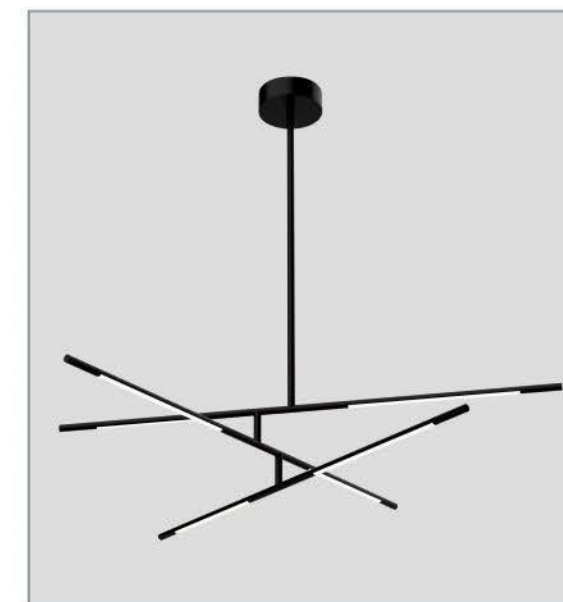

MD18001070-6ABLK
TUBULAR 6 Lt pendant, Matt black, Dimmable
Led 30W, 2700LM,
L93.5 H75cm
Max cable length not inc product 1.5m (Adjustable)