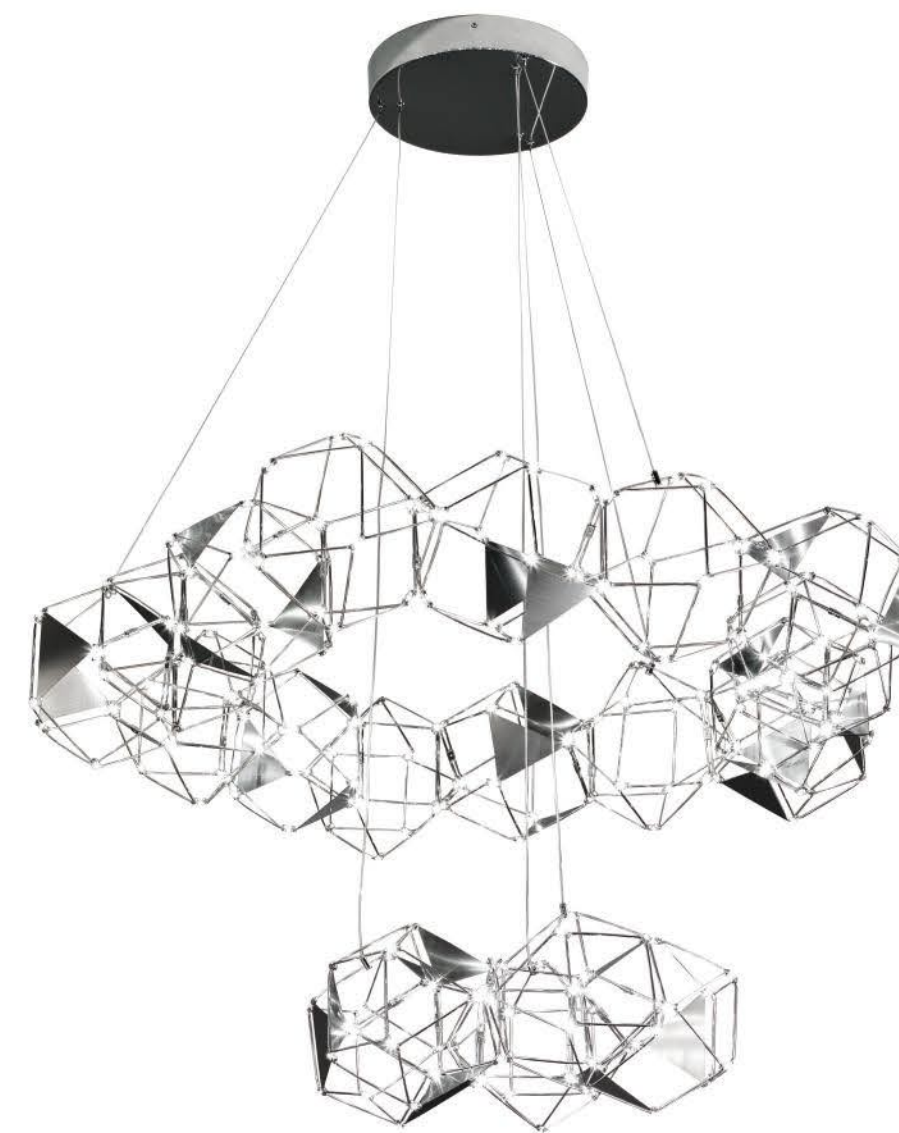

MD1900106818ABRS

LUCCIOLA PRO

MD19001068-15GBRS oro/Brass
MD19001068-15GSS Acciaio inossidabile /Stainless Steel
DIA. 100 H. 150CM, height adjustable
LED/72W, 5760LM, 3000K, remote control dimmable

LUCCIOLA PRO

MD19001068-20GBRS

Sospensione a 2 livelli/*pendant double ring*
MD19001068-20GBRS oro/Brass
MD19001068-20GSS Acciaio inossidabile / *Stainless Steel*
Dia. cm 100 x H. cm 250, height adjustable
LED 96 W, lumen 8160, 3000K, remote control dimmable