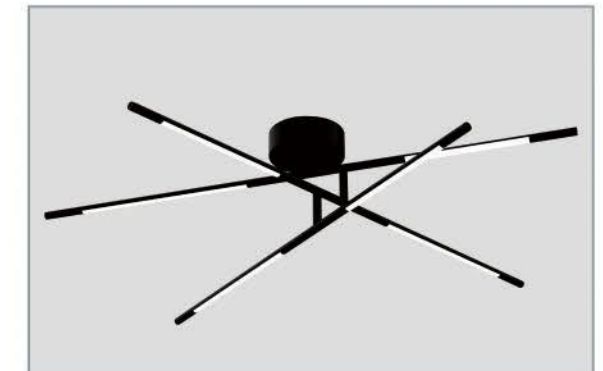

MX18001070-6ABLK
Tubular 6 LT Flush, Dimmable Matt Black
LED 30W 2400LM 3000K
Φ93.5 H25.5cm