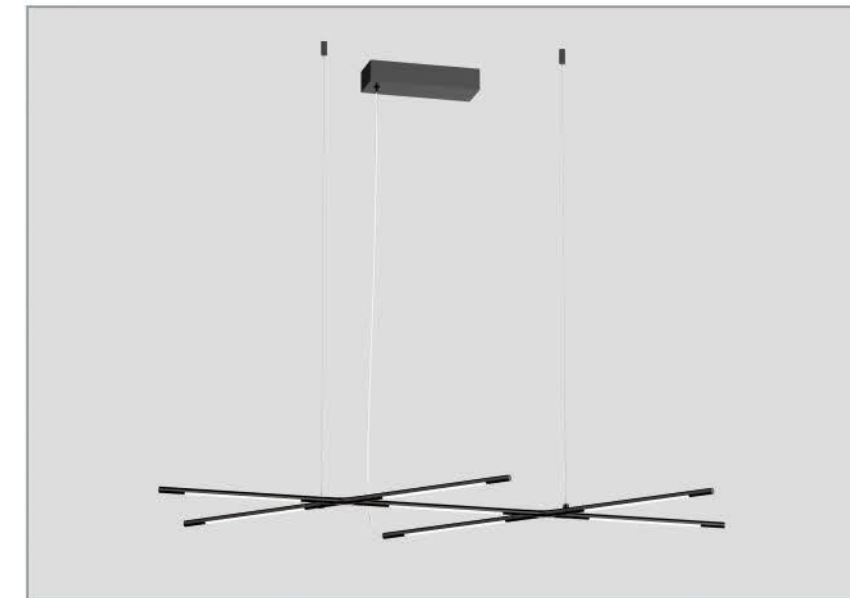

MD18001070-7ABLK
Tubular 7 LT Pendant, Dimmable Matt Black
LED 28W 2240LM 3000K
L115 W53 H150cm
Max cable length not inc product 1.5m (Adjustable)