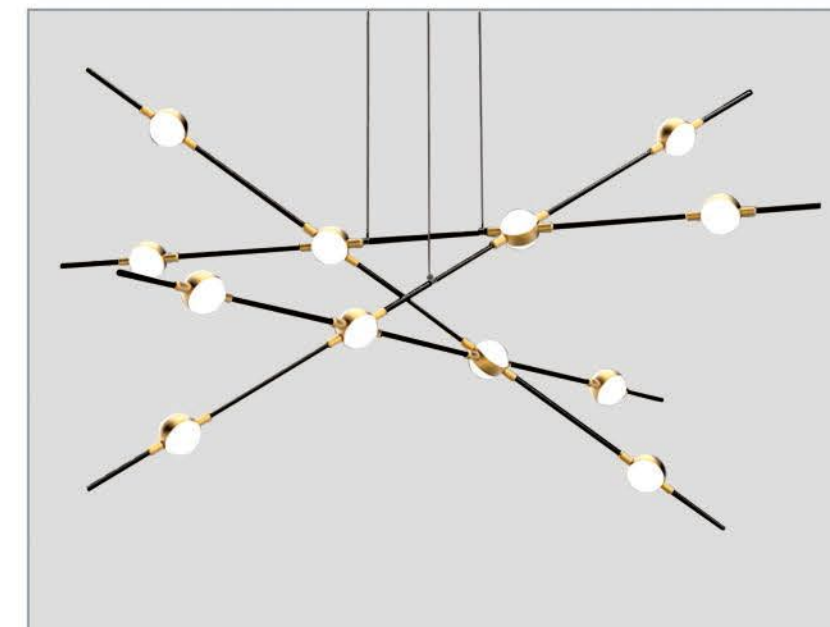

MD18001067-12DBG nero e oro/black and gold
Molecular 12Lt Pendant gold+black
led 28.8W, lumen 2340,3000K Dimmable
L79 W42.7 Max Drop 1.5m adjustable