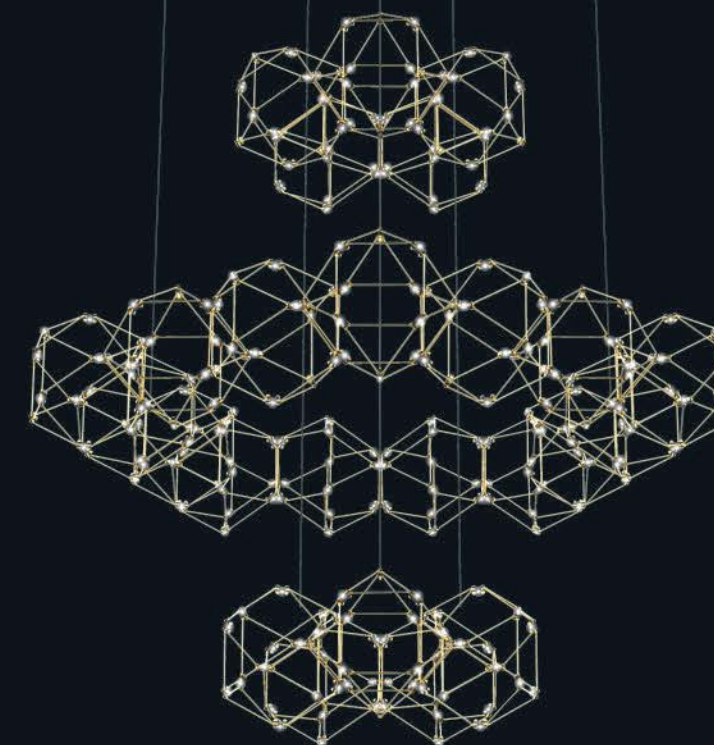

Sospensione a 3 livelli/*pendant triple ring*
MD18001068-25GBRS oro/Brass
Dia. cm 100 x H. cm 350, height adjustable
LED 120 W, LM 10200, 3000K, remote control dimmable