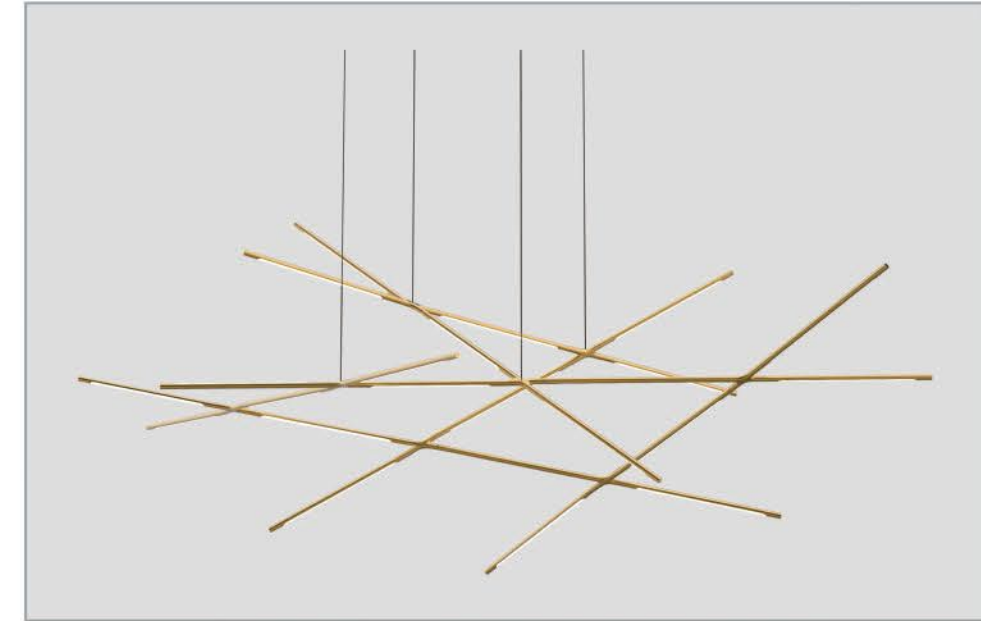

TUBULAR PENDANT 23 LIGHT KITS

The 23 light pendant Kit is perfect for medium to larger size rooms especially as its easily adjustable for height, suited to lower and higher ceilings or use multiples for larger spaces. Offering versatility in light direction of 360 degrees due to the adjustable tubes. Each tube has a good light output through opaque diffusers, that can also be dimmed on ceiling fittings. Bespoke Options are available, please enquire.

SUGGESTED SET - UPS

We have created a suggested set up for the 23 light Tubular pendant kit. When you decide on your preferred finish and place your order, you will receive instructions for the light selected and in some configurations you will also receive instructions for other variants using the same number of lights to get you up and running straight off the bat.

MD18001070-23AGOL
Tubular 23 LT Pendant, Dimmable Satin Gold
LED 92W 7360LM 3000K
L180.5 W75 H200cm
Max cable length not inc product 1.5m (Adjustable)