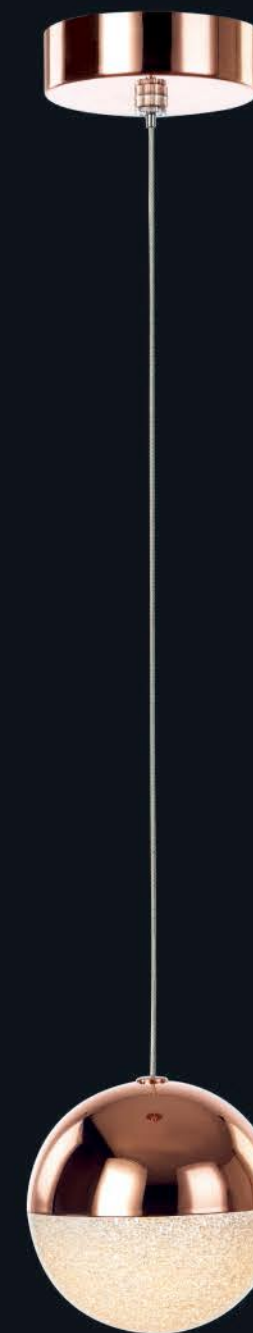

MD14003057-1ACPR