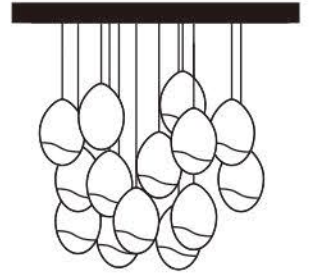

HEIGHT
minimum