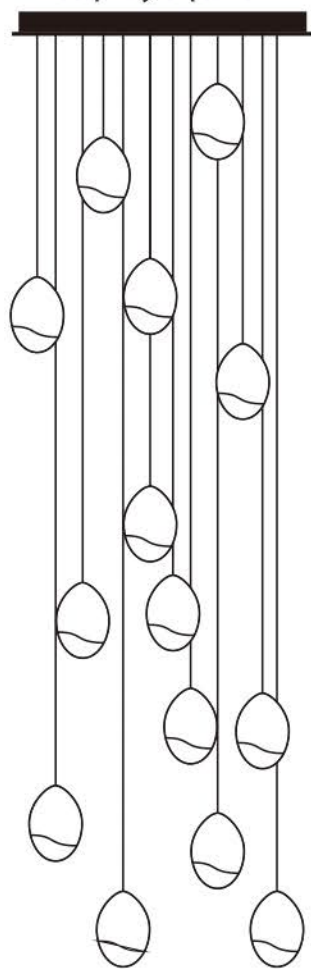

RANDOM
display option