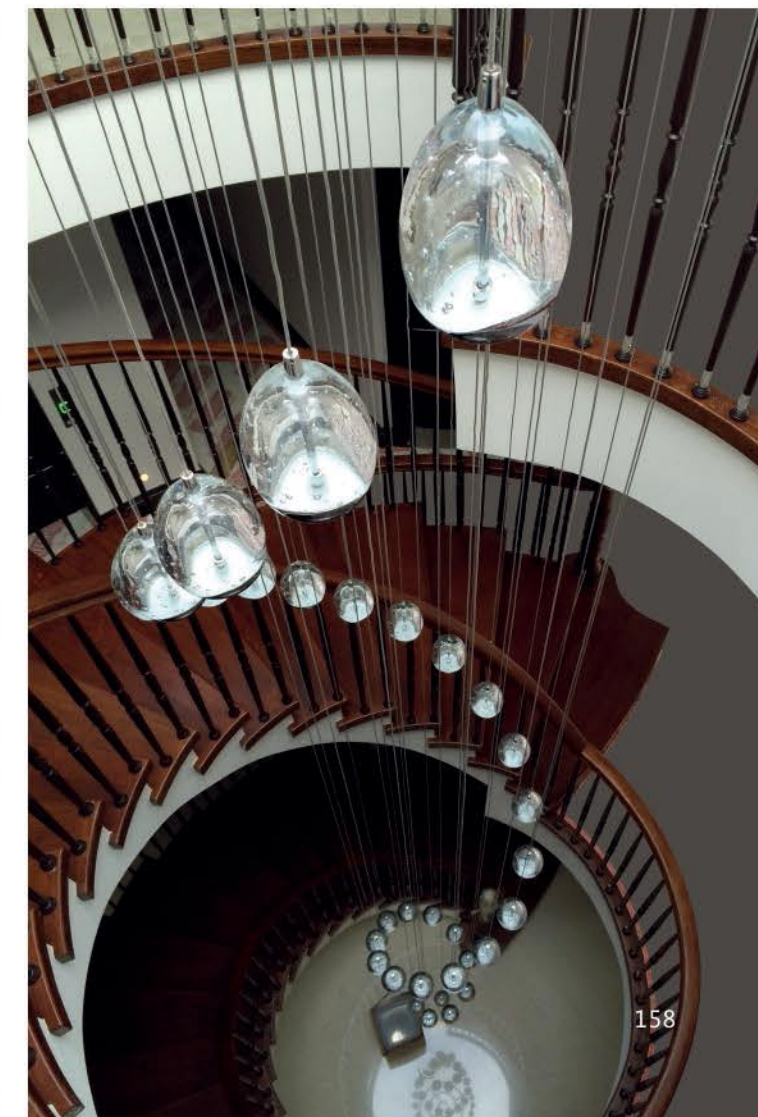

Example of Illuminati
bespoke 41Lt project work for
private client ,London UK