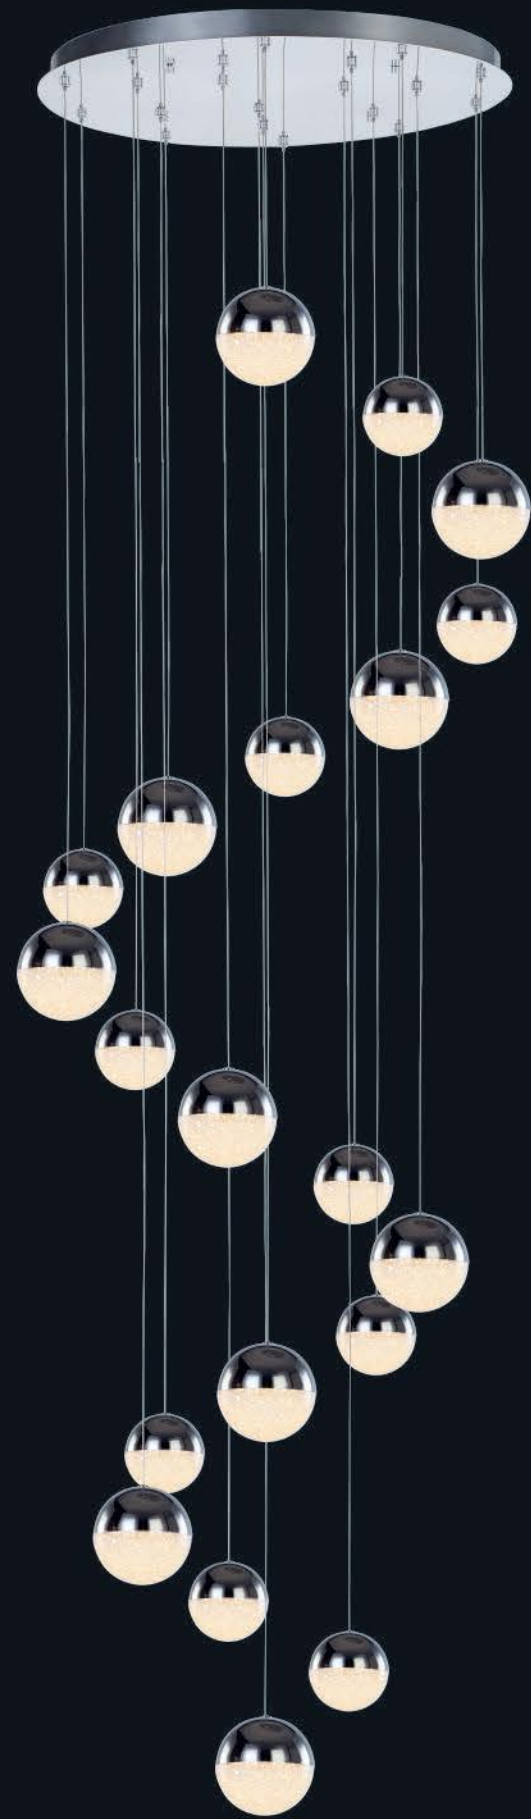

MD14003057-20ACHR