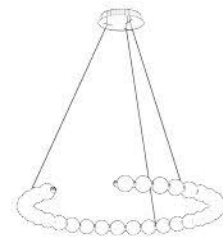

su prenotazione/production on order
Sospensione/Suspension
MD19001033-1FCHR cromo/chrome
MD19001033-1FGOL oro/gold
32 balls, LED/64W, 3000K – lumen 5440, dimmable
L. cm 80 x H. cm 150
Class I, IP20

LED **IP 20**