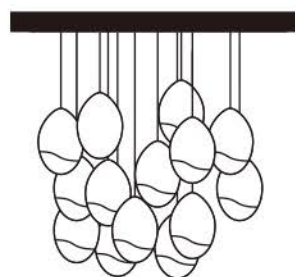

HEIGHT
minimum

Sospensione a 3 luci / Italy stock
MD15003012-3A cromo/chrome
LED 18W, 3000K - 1080 lumen, non dimmable
L cm 72 x P cm 12,5 x H cm 150
Componente individuale Ø cm 12 x H cm 23,5, 6W
Classe energetica A++ / Energy Efficiency Class A++

LED IP 20

3 Lt pendant / UK stock
MD15003012-3A cromo/chrome
LED 14,4W, 3000K - 720 lumen, dimmable
L cm 53 x P cm 12,5 x H cm 120
individual component Ø cm 12 x H cm 23,5, 4,8W
Classe energetica A++ / Energy Efficiency Class A++

LED IP 20

Sospensione a 3 luci / Italy stock
MD15003012-3B cromo/chrome
LED 18W, 3000K - 1080 lumen, non dimmable
Ø cm 33 x H cm 150
Componente individuale Ø cm 12 x H cm 23,5, 6W
Classe energetica A++ / Energy Efficiency Class A++

LED IP 20

3Lt pendant / UK stock
MD15003012-3B
LED 14,4W, 3000K - 720 lumen, dimmable
Ø cm 33 x H cm 120
individual component Ø cm 12 x H cm 23,5, 4,8W
Classe energetica A++ / Energy Efficiency Class A++

LED IP 20