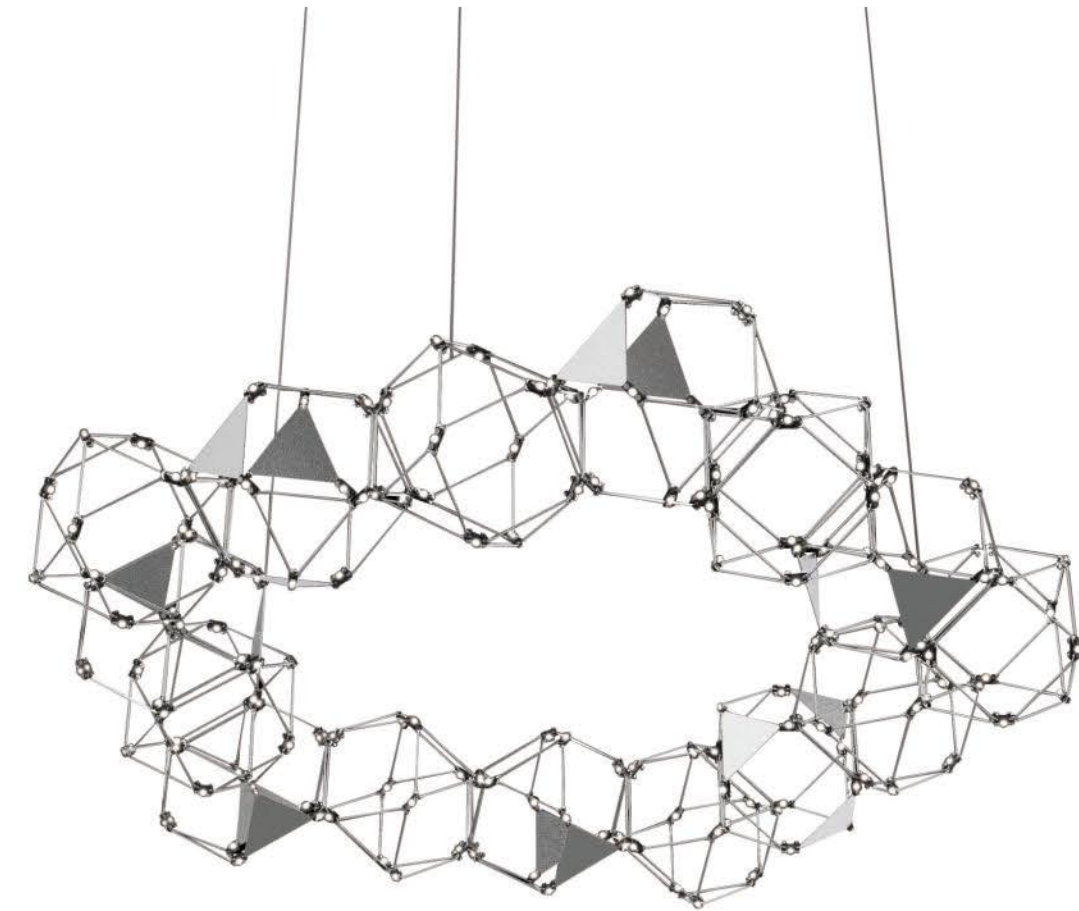

LUCCIOLA PRO

MD19001068-15GBRS oro/Brass
MD19001068-15GSS Acciaio inossidabile /Stainless Steel
DIA. 100 H. 150CM, height adjustable
LED/72W, 5760LM, 3000K, remote control dimmable