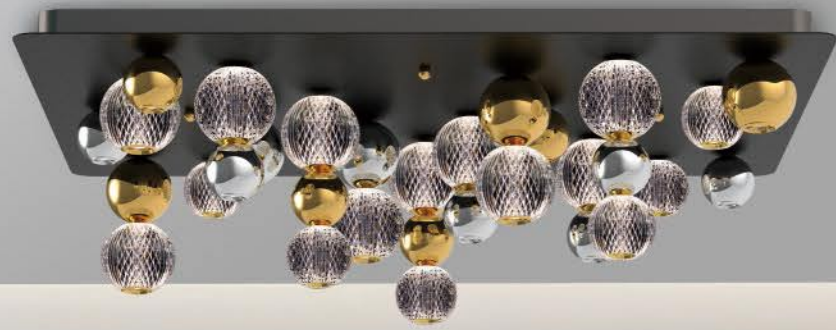

MX21001002-7AGOL

MX21001002-19B