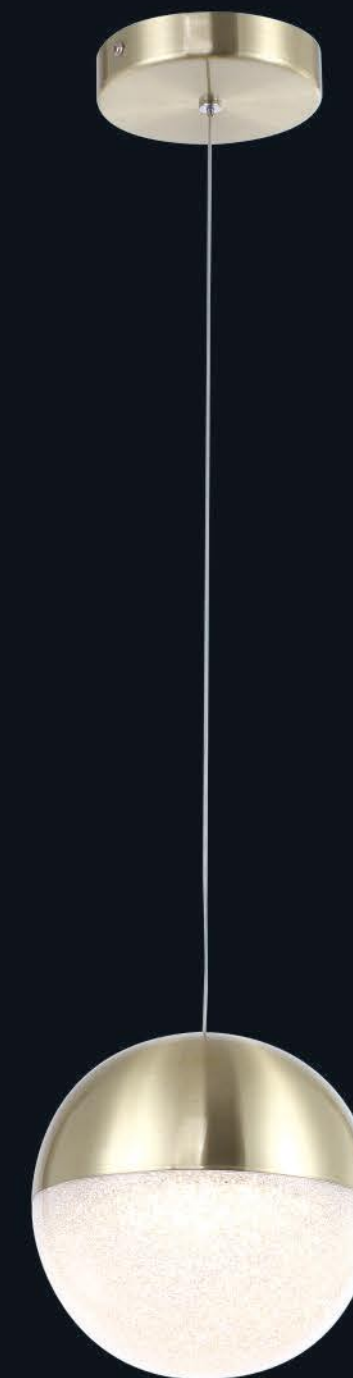

MD14003057-1CGOL