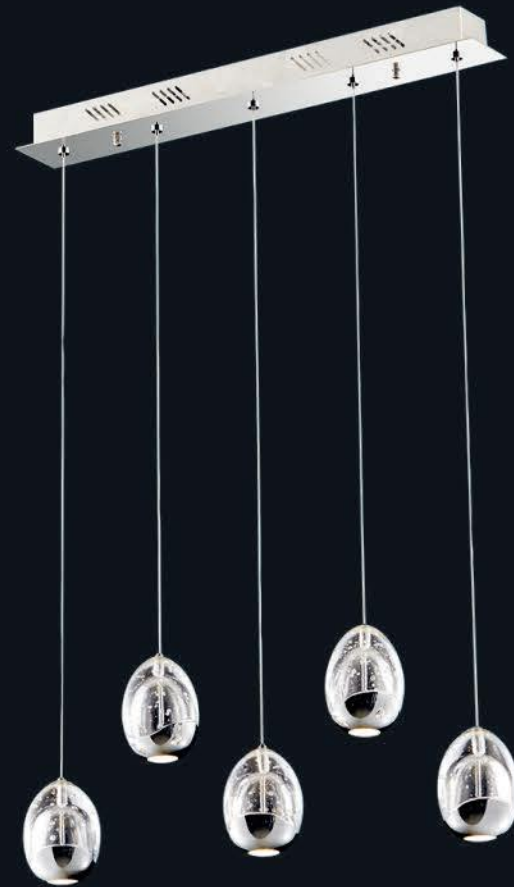

MD13003023-5BCHR