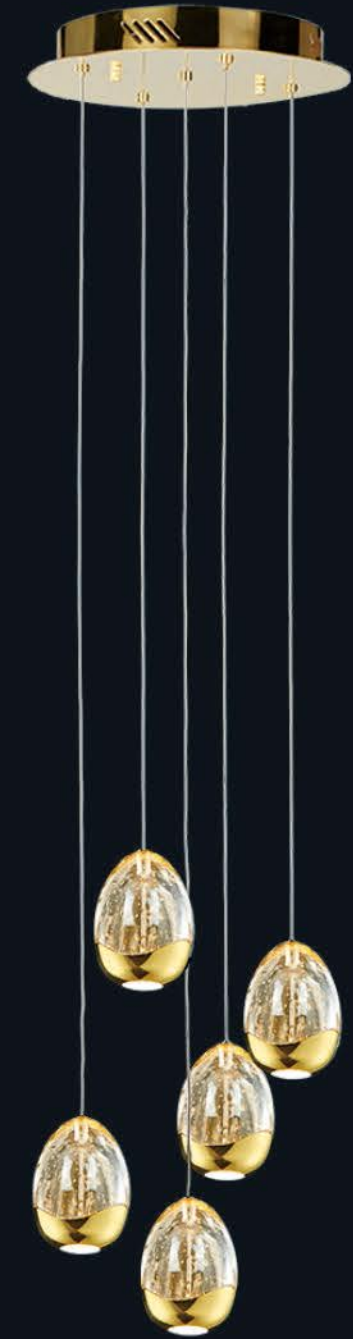

MD13003023-5AGOL