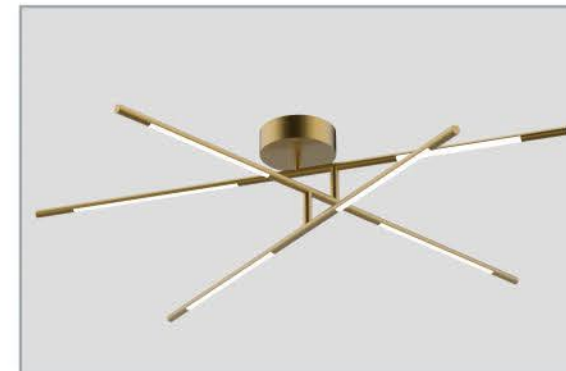

TUBULAR FLUSH 6&8 LIGHT KITS

The 6&8 light flush Kits are perfect for small to medium size rooms, or use multiples for larger spaces. Offering versatility in light direction of 360 degrees due to the adjustable tubes. Each tube has a good light output through opaque diffusers, that can also be dimmed on ceiling fittings.

SUGGESTED SET - UPS

We have created set ups for the 6&8 light Tubular flush kits. When you decide on your preferred number of lights you can also select between either Matt black or Satin Gold finishes.

MX18001070-6AGOL
Tubular 6 LT Flush, Dimmable Satin Gold
LED 30W 2400LM 3000K
Φ93.5 H25.5cm