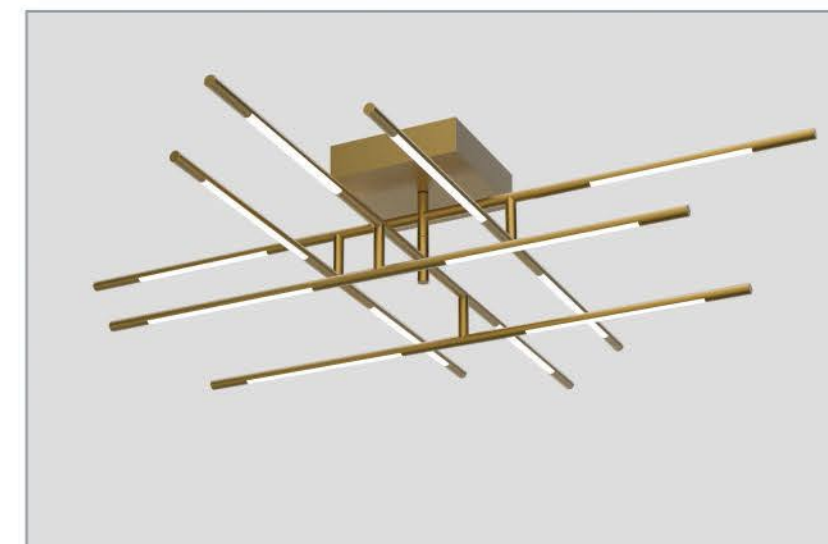

TUBULAR FLUSH 12 LIGHT KITS

The 12 light flush Kits are perfect for small to medium size rooms, or use multiples for larger spaces. Offering versatility in light direction of 360 degrees due to the adjustable tubes. Each tube has a good light output through opaque diffusers, that can also be dimmed on ceiling fittings.

SUGGESTED SET - UPS

We have created set ups for the 12 light Tubular flush kits. When you decide on your preferred number of lights you can also select between either Matt black or Satin Gold finishes.

MX18001070-12AGOL
Tubular 12 LT Flush, Dimmable Satin Gold
LED 48W 3840LM 3000K
L94.5 W94.5 H21.3cm