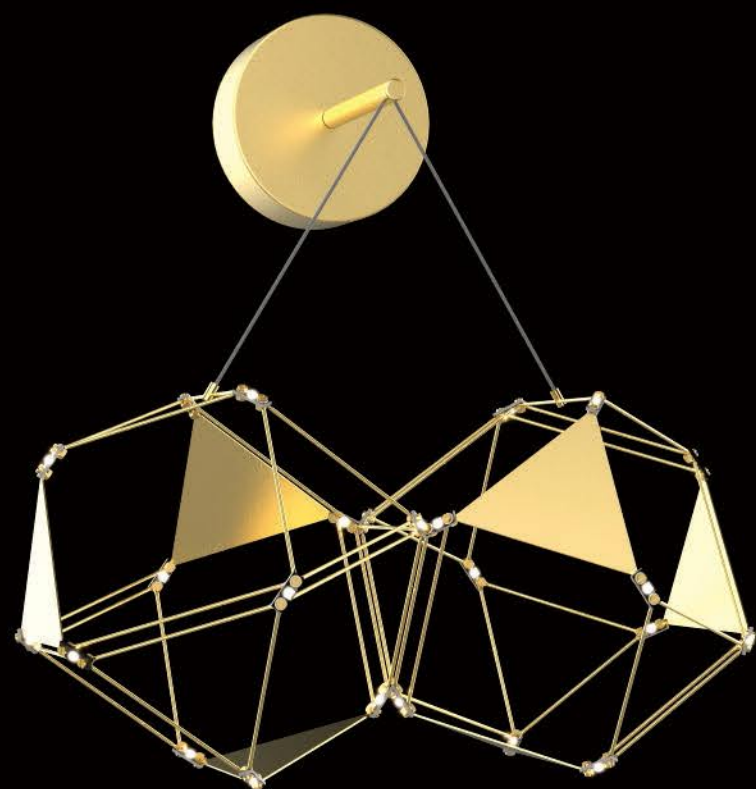

lampada a parete/wall lamp
MB19001068-2ABRS oro/Brass
MB19001068-2ASS Acciaio inossidabile /Stainless Steel
L. cm 42 x W.cm 21x H. cm 40
LED 9,6W, lumen 816, 3000K, non dimmable