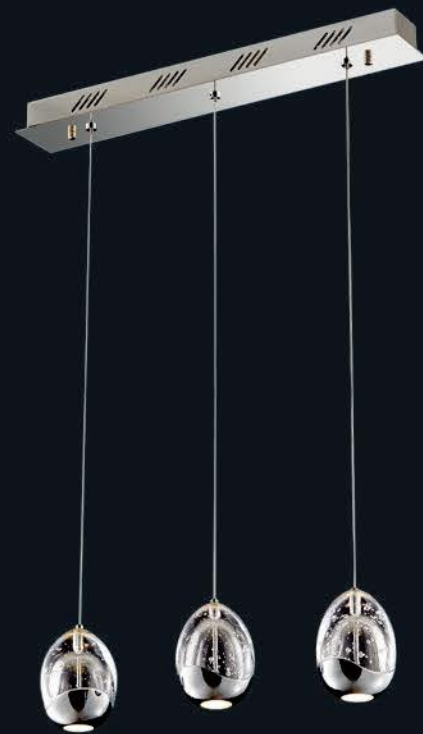

MD13003023-3BCHR