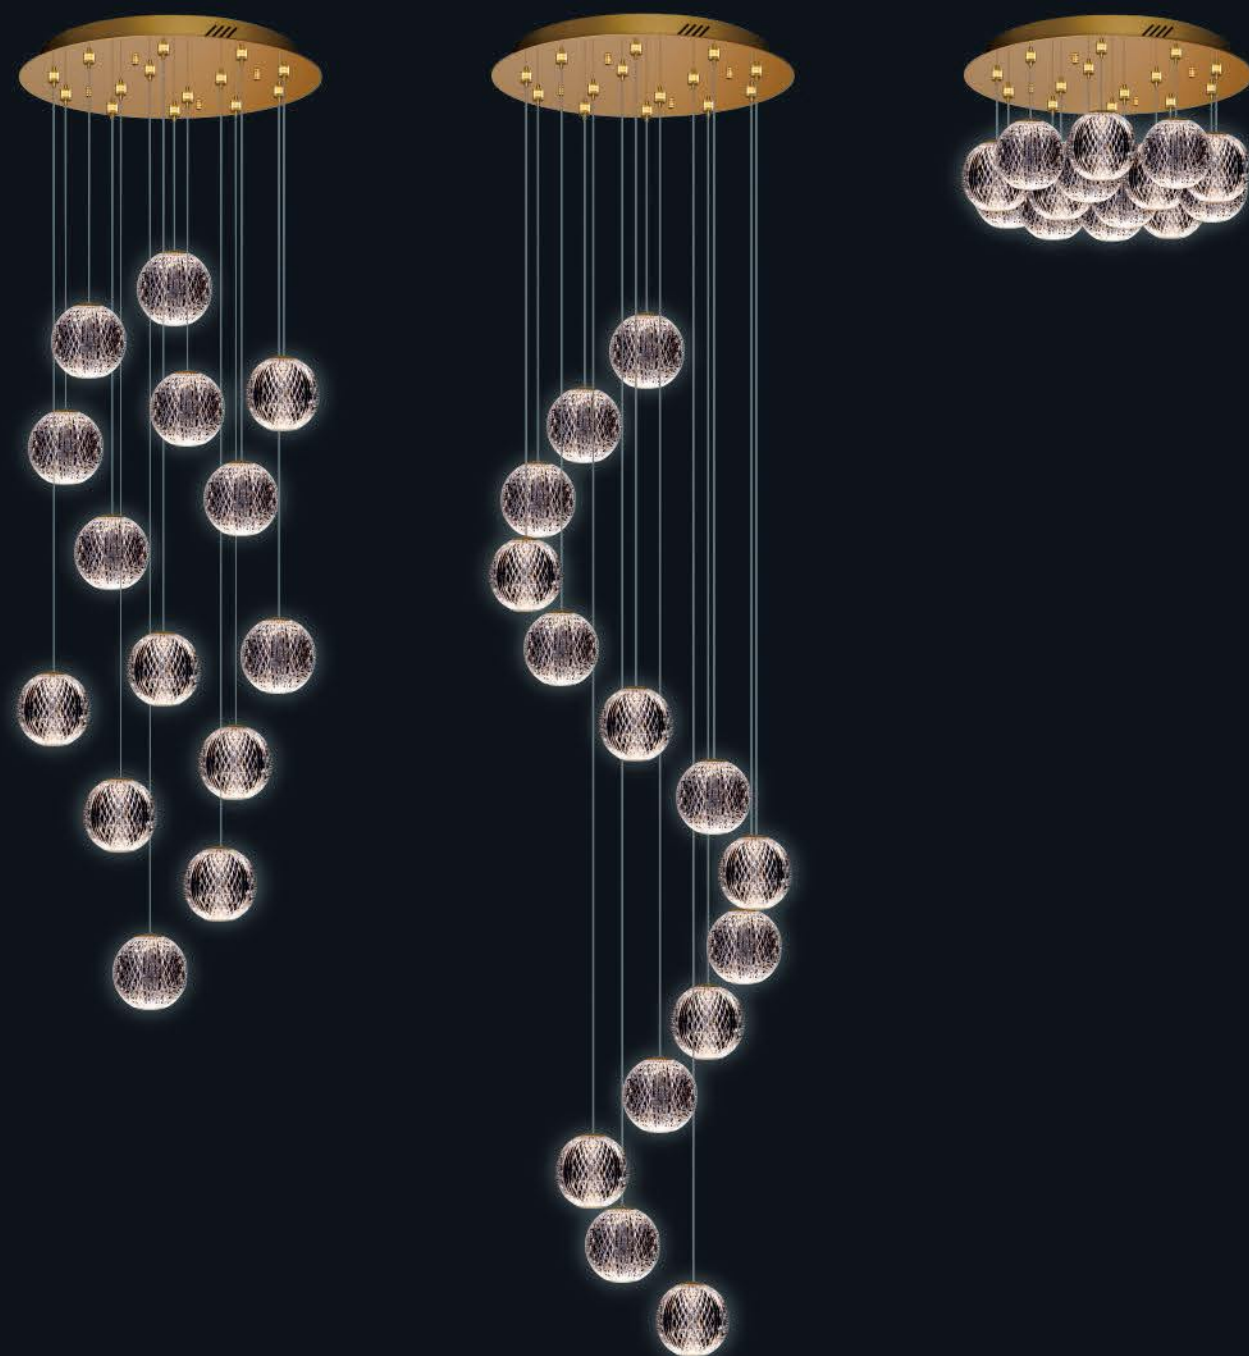

MX20001012-17ACHR

ADJUSTABLE / REGOLAZIONE CALATE

EN: The clever quick release clutch system of the Diamante collection allows instant adjustment of the pendant cable length so the lights can be adjusted into any configuration even after installation.