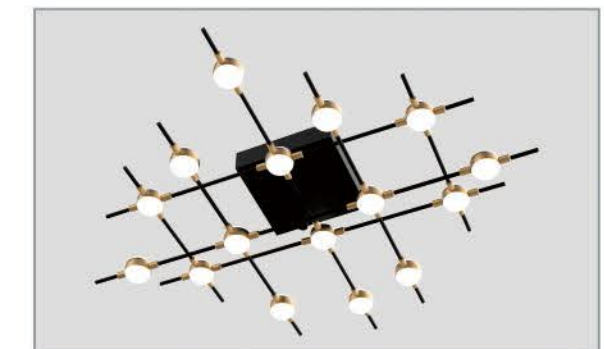

MX18001067-16ABG nero e oro/black and gold
Molecular 16Lt Ceiling Model A
LED 38.4W 3072LM 3000K Dimmable
L83 W78 H14cm