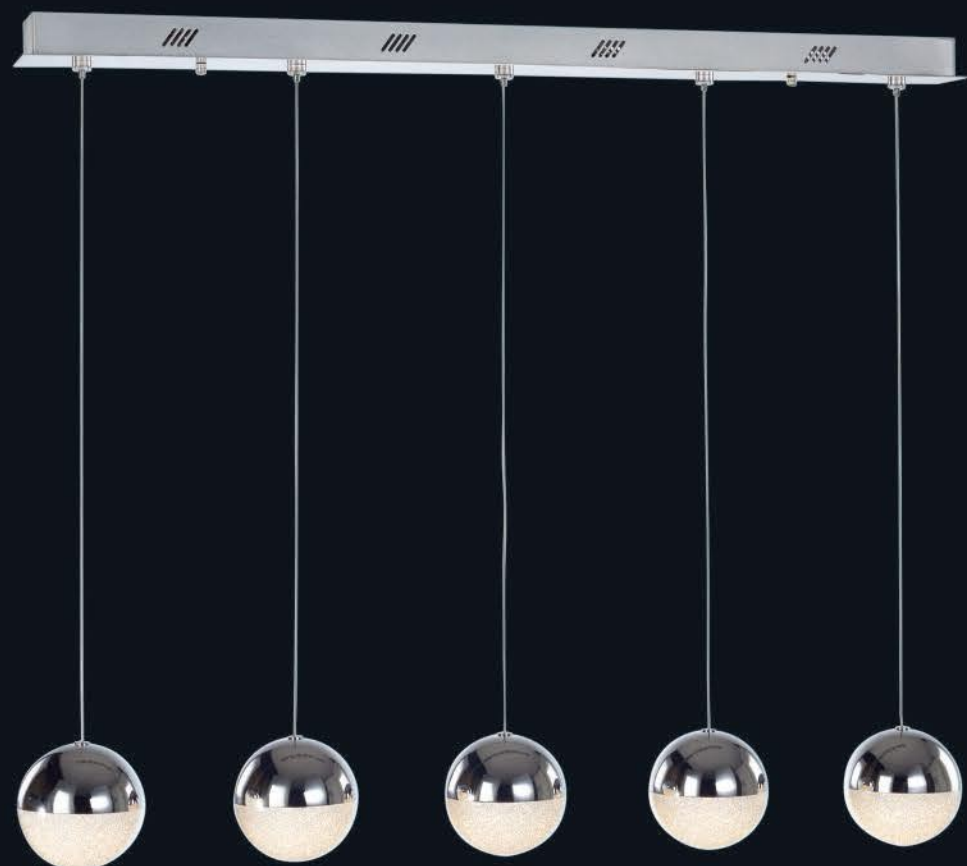

MD14003057-5DCHR