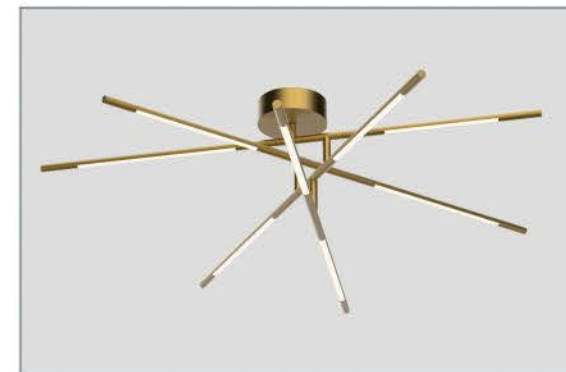

MX18001070-8AGOL
Tubular 8 Lt Flush, Gold, Dimmable
Led 40W, 3200LM 3000K
D93.2 H30.5cm