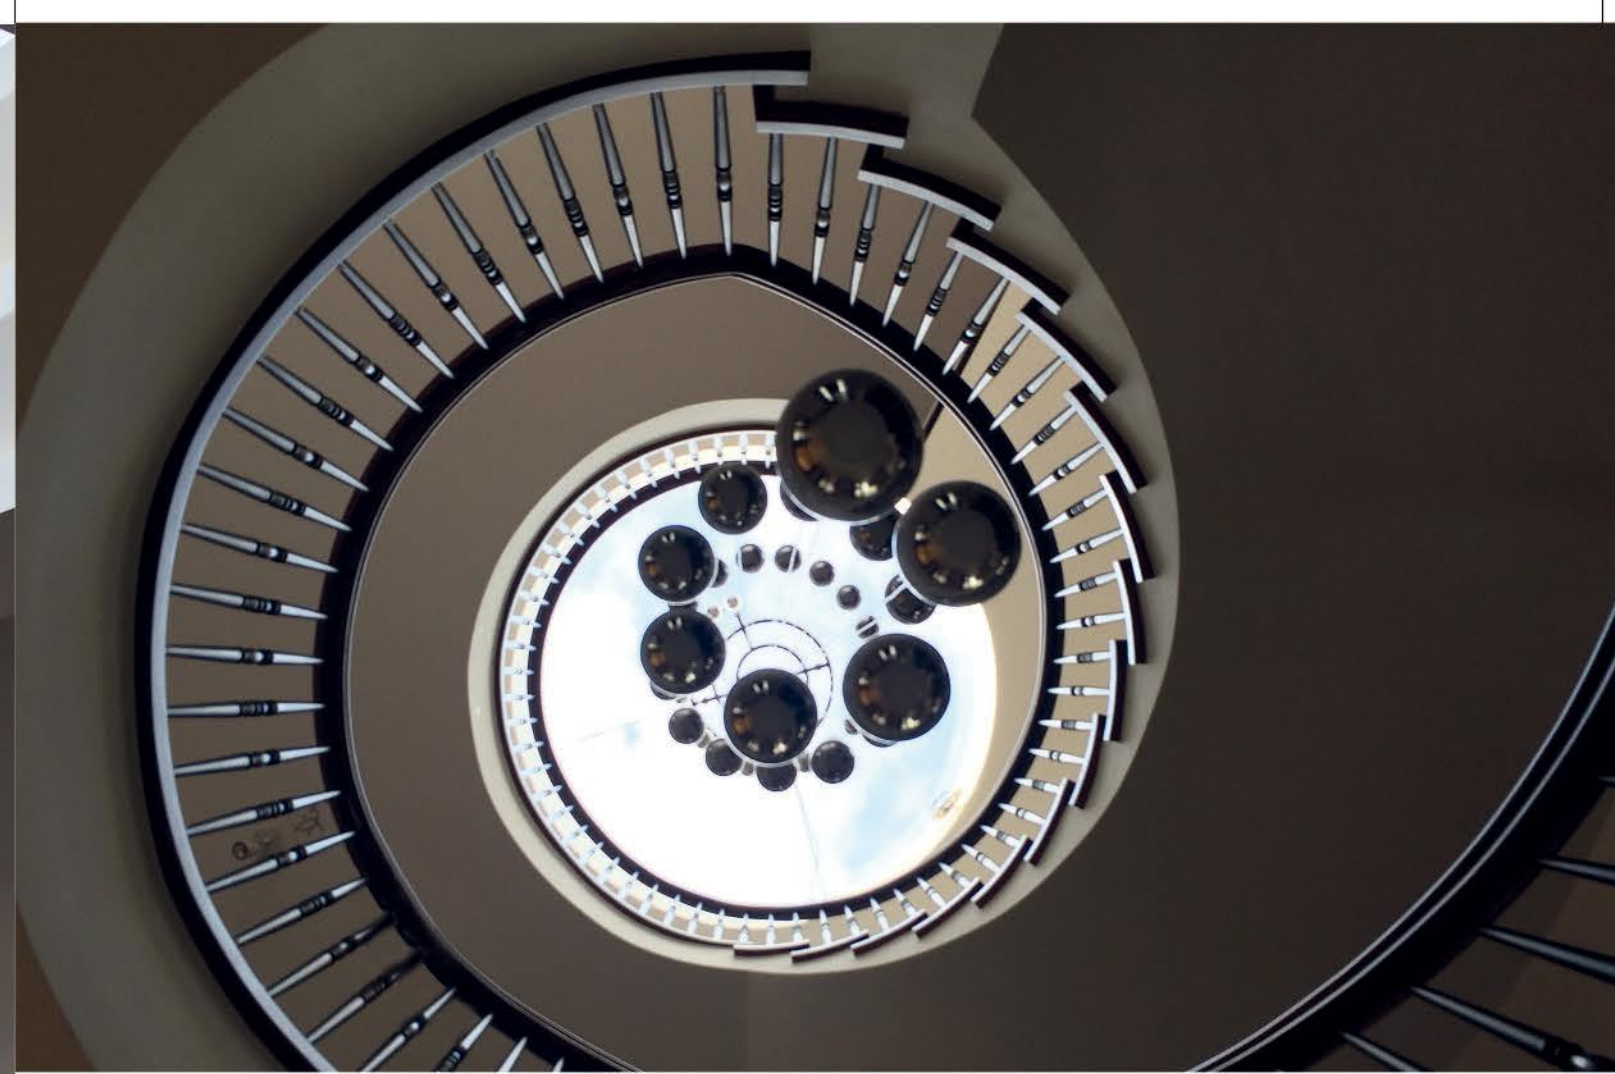

Example of Illuminati
bespoke 41Lt project work for
private client ,London UK