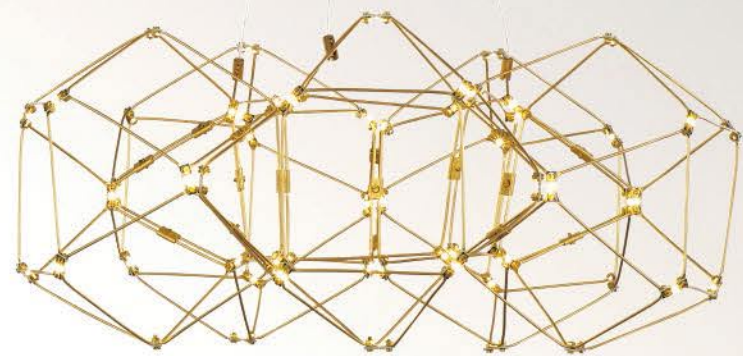

MD18001068-5GBRS