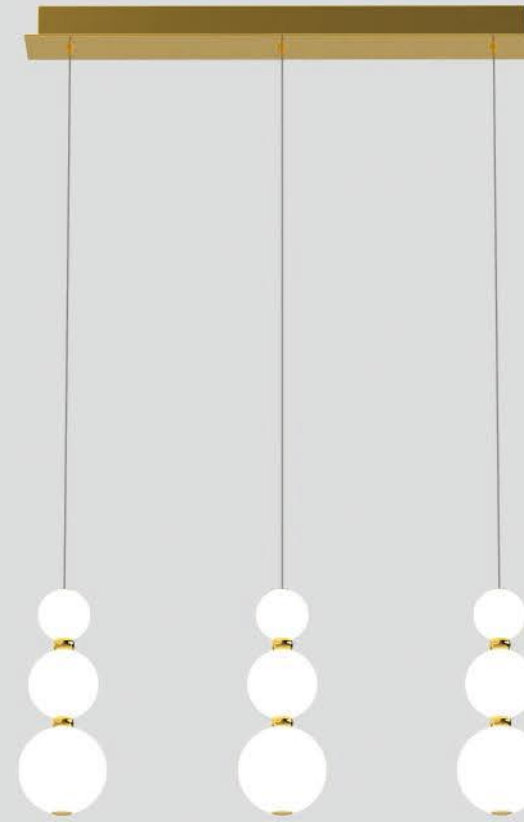

MD19001033-1I CHR

PERLA/PEARL

MD19001033-3B GOL