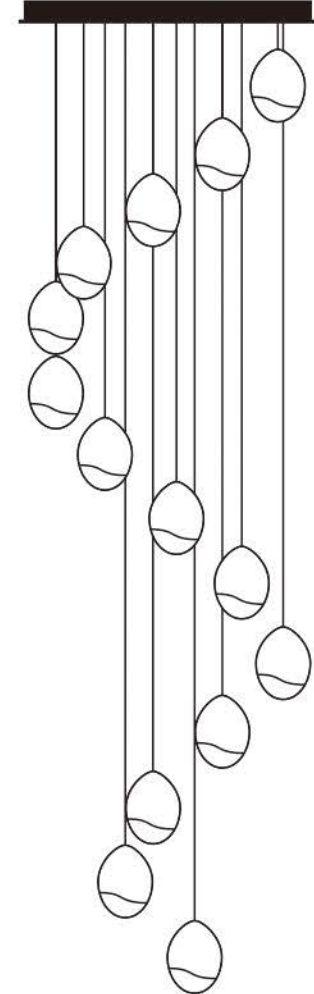

SPIRAL
display option