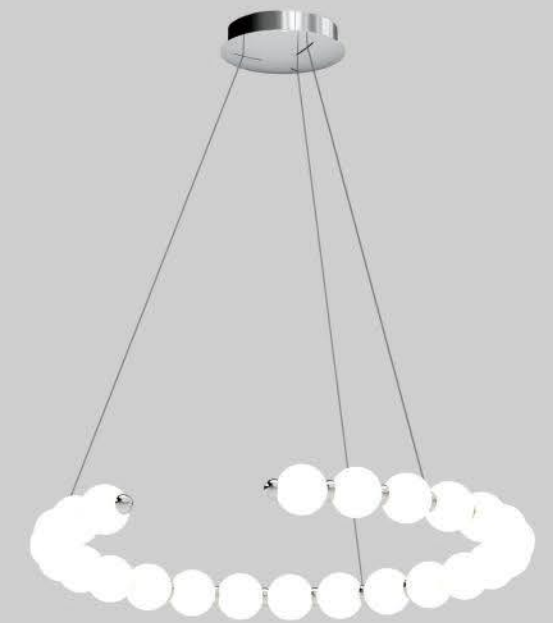

MD19001033-1E CHR