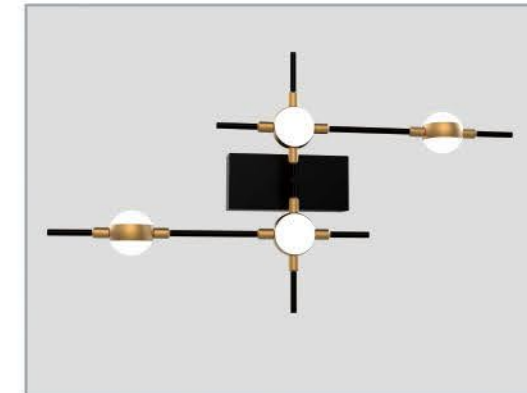

MOLECULAR TABLE LAMP 4&5 LIGHT KITS

The 4&5 light systems are suitable for smaller rooms and can range through to larger spaces. Offering versatility in design with a good light output. A Molecular table lamp would also complement other products within the Molecular collection.

MB18001067-4ABG *nero e oro/black and gold*
Molecular 4Lt Wall Model A
LED 9.6W 768LM 3000K
L55 W31 H8cm