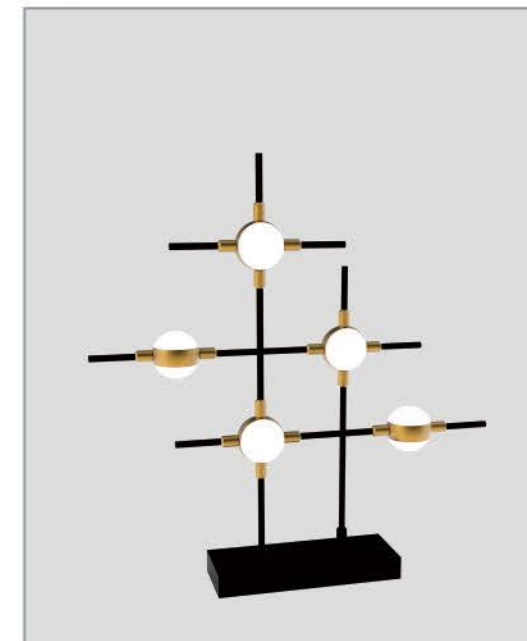

MT18001067-5ABG *nero e oro/black and gold*
Molecular 5Lt Table Model A
LED 12W 960LM 3000K
L45 W9 H45cm