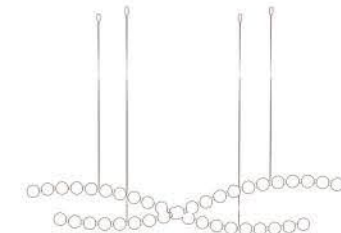

MD19001033-40AY
LED/120W, 3000K – lumen 10200, dimmable
L. cm 155 XW. 16 X H. cm 28
Class I, IP20
rosone e driver remote/remote canopy and driver

LED **IP 20**