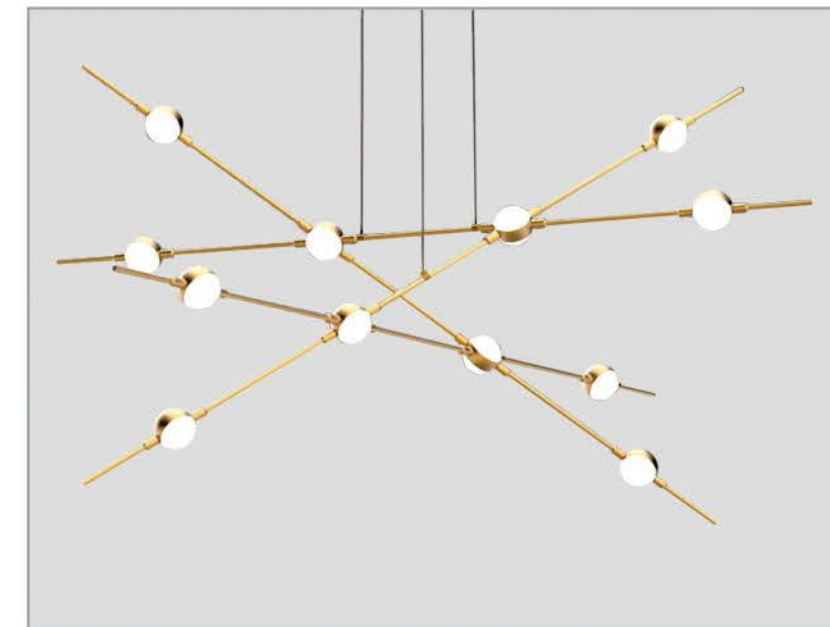

MOLECULAR PENDANT 12 LIGHT KITS

The 12 light system is a simple kit perfect for medium size rooms, or use multiples for larger spaces. Offering versatility in design set up with a good light output that can also be dimmed. Each globe has dual source lighting through two opaque lenses, projecting the light up and down. Fully adjustable for height, so are suitable for lower and higher ceilings.

SUGGESTED SET - UPS

We have created various set ups for the 12 light Molecular pendant kit. The 12 light kit is non transferable between each set up due to the number of variances in component pieces per set up.

MD18001067-12DGOL oro/gold
Molecular 12Lt Pendant gold
led 28.8W, lumen 2340,3000K Dimmable
L79 W42.7 Max Drop 1.5m adjustable