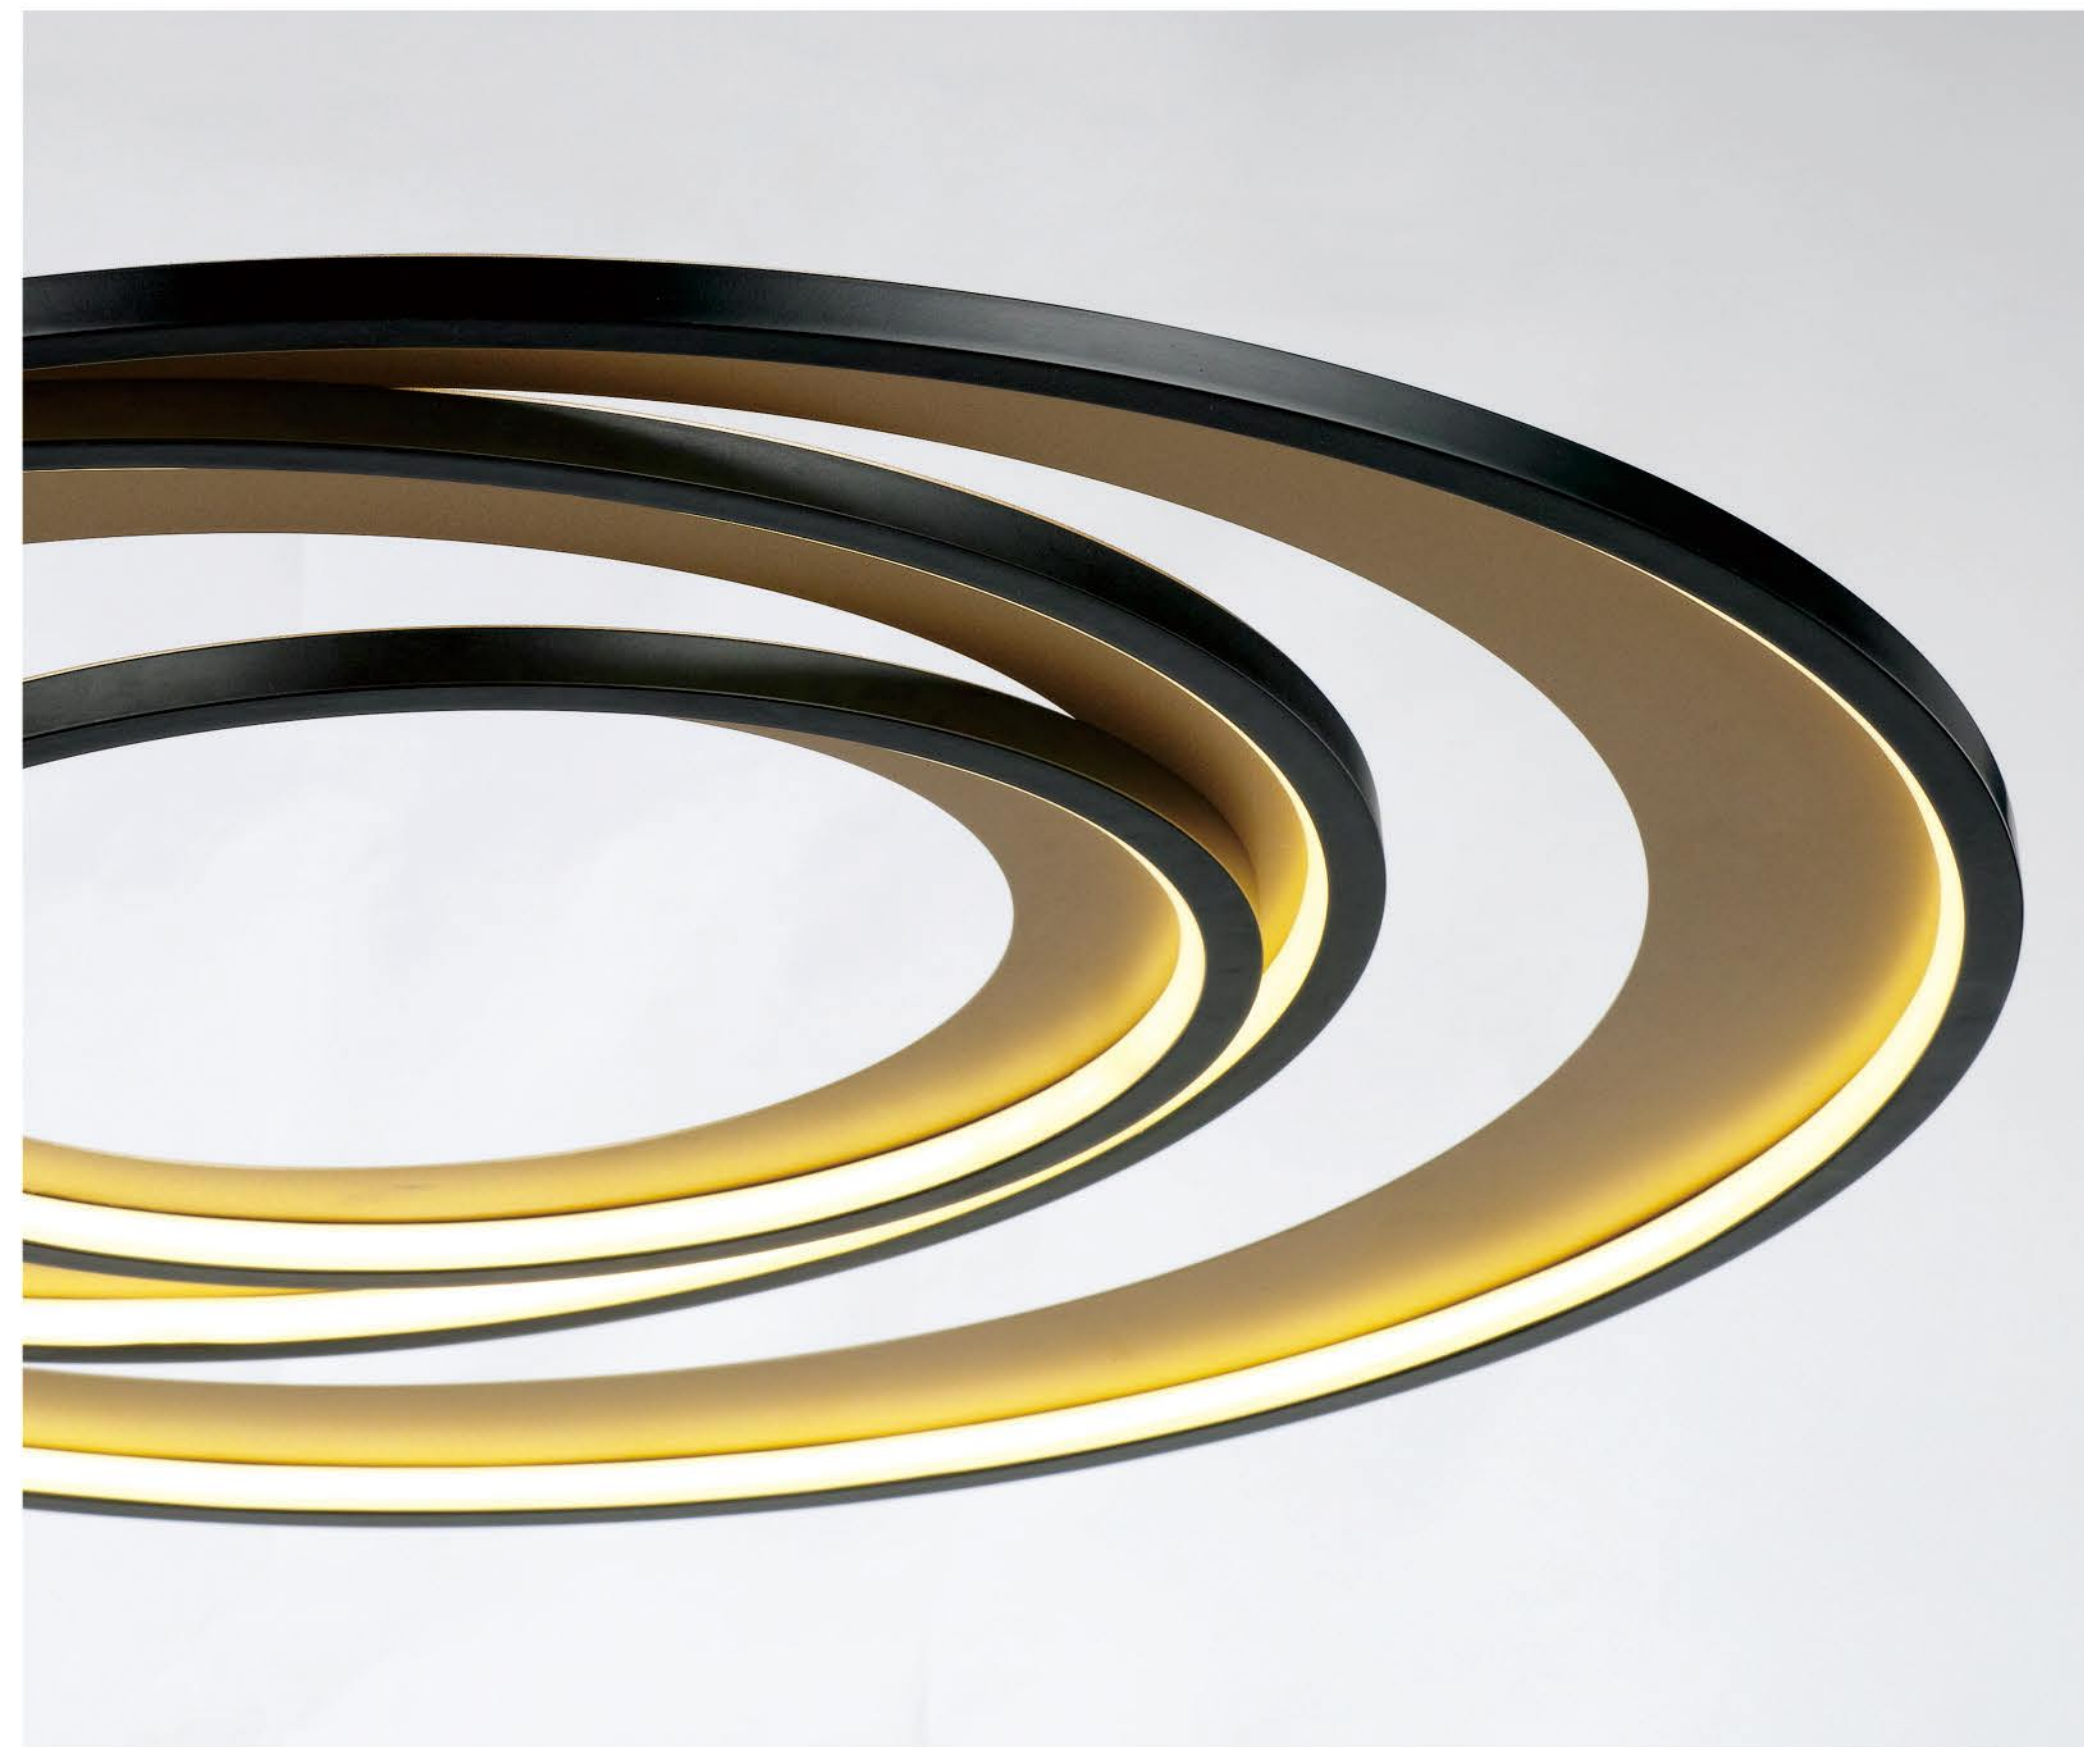

-SATURN

Plafoniera a led dimmerabile in alluminio laccato bianco oppure in finitura oro con particolari neri. Le sue grandi dimensioni e la sua luminosità molto performante la rendono ideale in un contesto domestico per un soggiorno, una grande sala, una spaziosa camera da letto oppure in lavori Contract per bar, ristoranti oppure aree pubbliche.

Big flash mounts program with dimmable led and powerful performance in Matt white aluminium or black gold very interesting for domestic or commercial destinations.