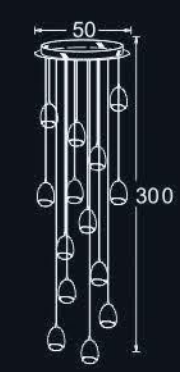

The Golden Egg/Terre pendants have the ability to adjust each individual light vertically at any time, not just at point of installation.

MD13003023-20ACHR

GOLDEN EGG

MD13003023-14AGOL

MD13003023-14ACHR

GOLDEN EGG