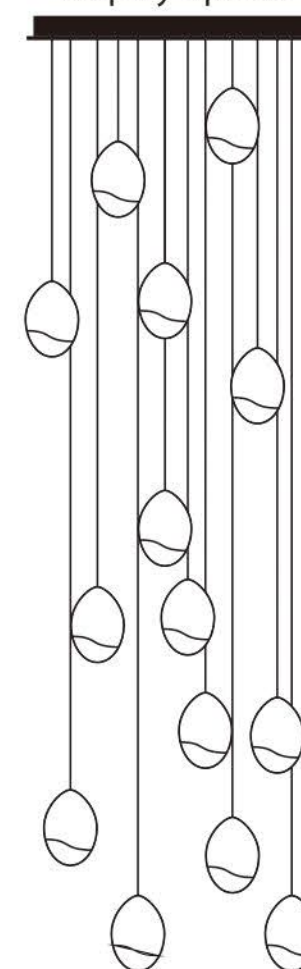

RANDOM
display option