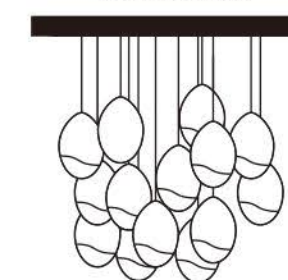

HEIGHT
minimum