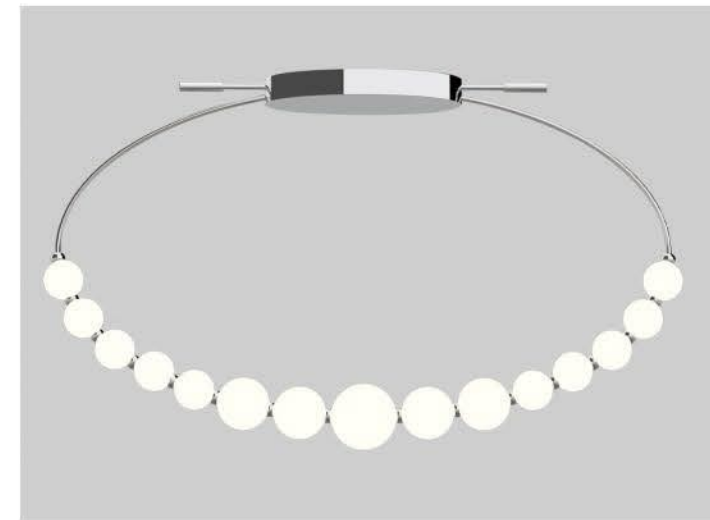

PERLA/PEARL

MX19001033-1C CHR