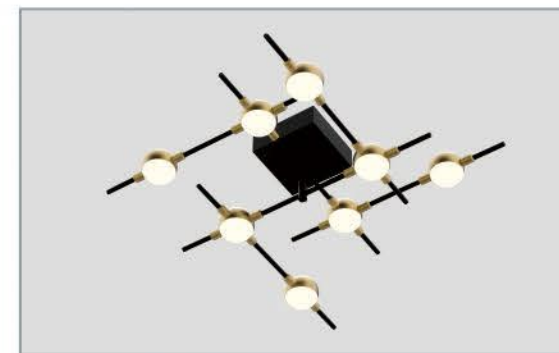

MOLECULAR FLUSH 8-20 LIGHT KITS

The 8-20 light system is a simple kit perfect for medium to large size rooms, or use multiples for larger spaces. Offering versatility in design set up with a good light output that can also be dimmed. Each globe has dual source lighting through two opaque lenses, projecting the light up and down.

MX18001067-8ABG nero e oro/black and gold
MX18001067-8AGOL oro/gold
MX18001067-8ABLK nero/black
Molecular 8Lt Ceiling Model B
LED 19.2W 1536LM 3000K Dimmable
L61 W52 H14cm