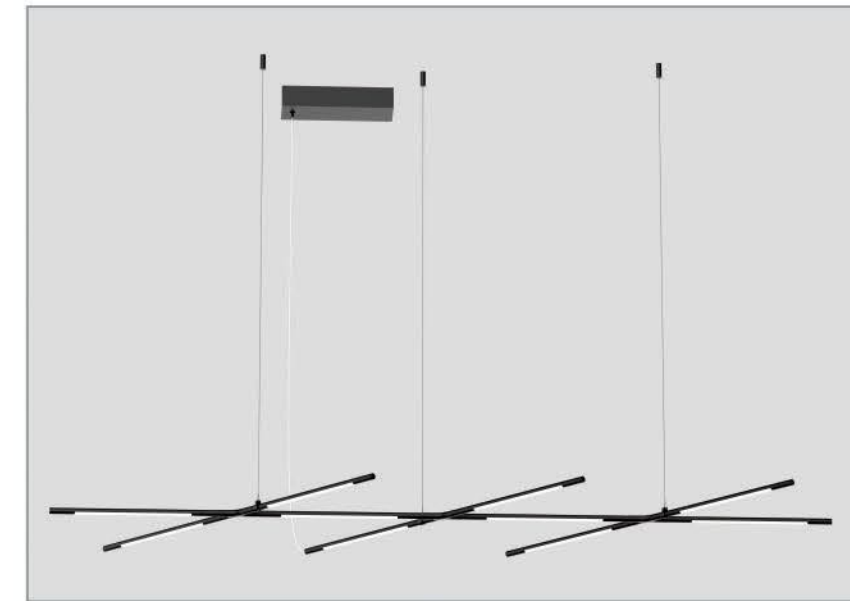

MD18001070-10ABLK
Tubular 810 LT Pendant, Dimmable Matt Black
LED 40W 3200LM 3000K
L156 W53 H150cm
Max cable length not inc product 1.5m (Adjustable)