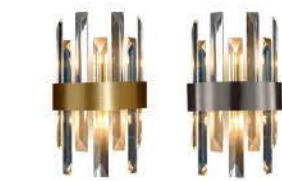

lampada da parete/ wall lamp
MB20020101-2ASG oro satinato/ *satin gold*
MB20020101-2ASN nickel satinato/*satin nickel*
2 x LED G9 (bulb not Included)
L cm 18 x P cm 9 x H cm 30

LED IP 20