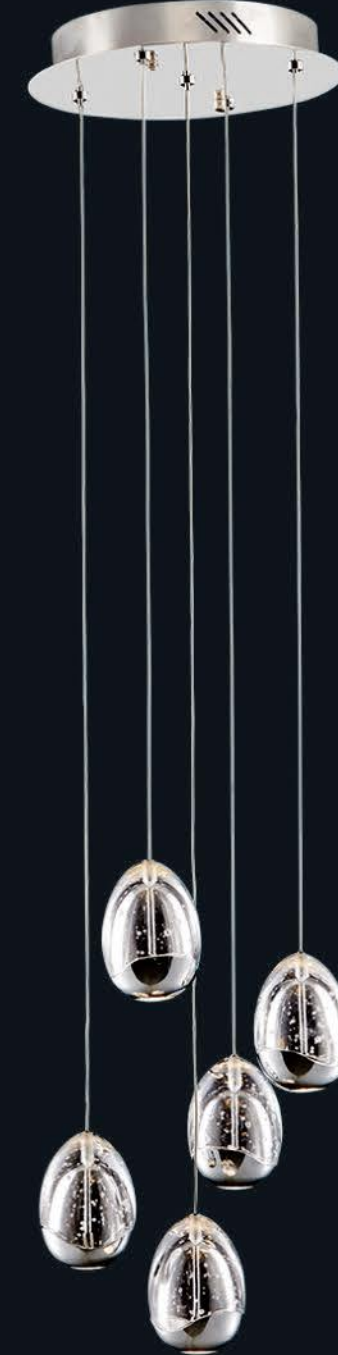

MD13003023-5ACHR