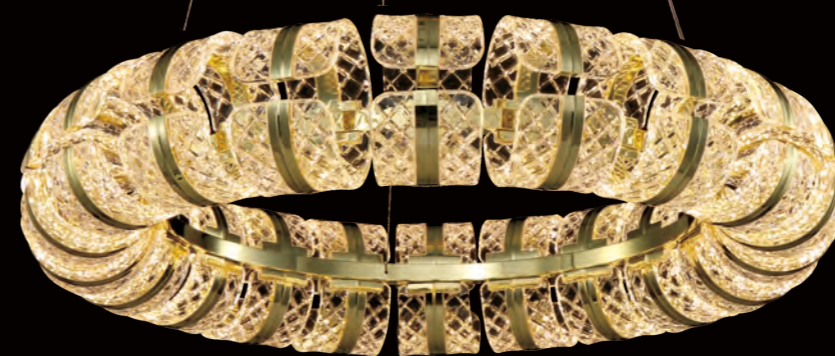

MD22027001-D83GOL