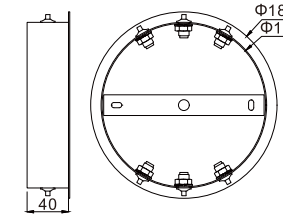

Rosone / canopy

Descrizione / description

WEBULAR 3-6 lights
radical canopy

Colore / color

nero opaco / *Matt black*
binaco opaco / *Matt white*

Codice / code

CANOPY-3-6ABLK
CANOPY-3-6AWHI