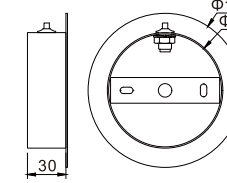

Rosone / canopy

Descrizione / description

WEBULAR 1 light
radical canopy

Colore / color

nero opaco / *Matt black*
binaco opaco / *Matt white*

Codice / code

CANOPY-1ABLK
CANOPY-1AWHI