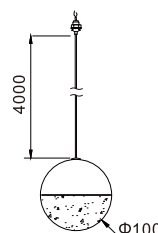

Pendente / pendant

Descrizione / description

ATOMO, Led 3.6W,
3000K, LM306

Colore / color

cromo / *chrome*
oro / *gold*
rame / *copper*

Codice / code

14003057-D10CHR/H4M
14003057-D10GOL/H4M
14003057-D10CPR/H4M