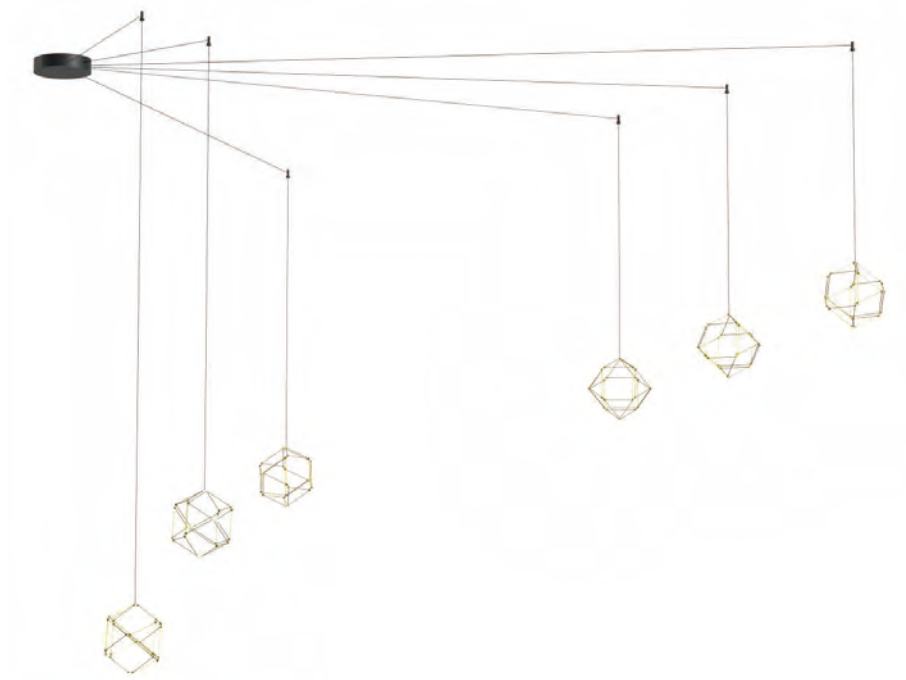

WEBULAR – LUCCIOLA - 6 lights on 6-12 lighting radical canopy, finish brass.