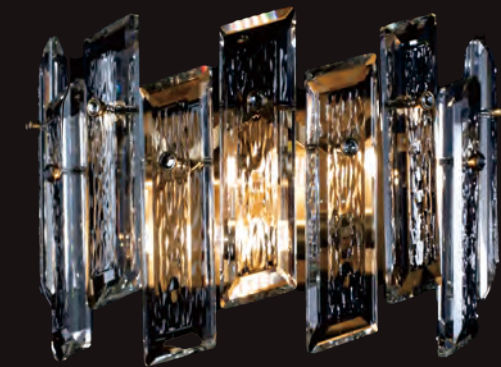

MB22020110-2AGOL